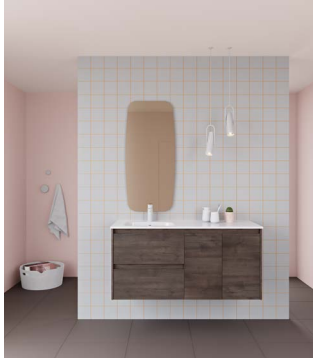

ALFA		Set 3 / 120					
			REF.	REF.	REF.	REF.	REF.
LONGO	Specchio di rame Copper mirror		125527	125527	125527	125527	125527
SLIM	Lavabo in ceramica Ceramic washbasin		125316	125316	125316	125316	125316
ALFA	Mobile 2 C. 2 A. Unit 2 Dr. 2 D.		124018	124019	124017	127243	127244