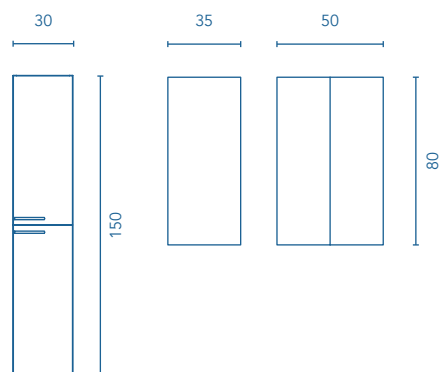

COLONNA COLUMN	Profondità 25 Depth 25						
			REF.	REF.	REF.	REF.	REF.
30	2 A. Rev. 2 D. Rev.		127307	127303	127304	127305	127306

Distribuzione interna: 2 mensole rimovibili in legno e 1 mensola fissa in legno.
Internal distribution: 2 mobile wooden shelves and 1 fixed wooden shelf.

ALTI WALL UNIT	Profondità 15 Depth 15						
			REF.	REF.	REF.	REF.	REF.
35	1 A. Rev. 1 D. Rev.		123240	123237	123238	123239	123241
50	2 A. 2 D.		123244	123241	123242	123243	123245

Distribuzione interna: 2 mensole in legno.
Internal distribution: 2 wooden shelves.

PIEDE METALLICO WIRE LEGS	REF.
Cromo Chrome	127249
Bianco White	127250
Nero Black	127038

1 unità / 1 unit.

FINITURE FINISHES