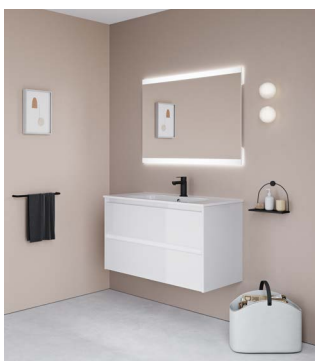

ALFA

Set 2 / 100

		REF.	REF.	REF.	REF.	REF.
DUE	Specchio Mirror	125525	125525	125525	125525	125525
NOTTE	Lavabo mineral cover Mineral cover washbasin	124851	124851	124851	124851	124851
ALFA	Mobile 2 C. Unit 2 Dr.	124525	124526	124524	127241	127242