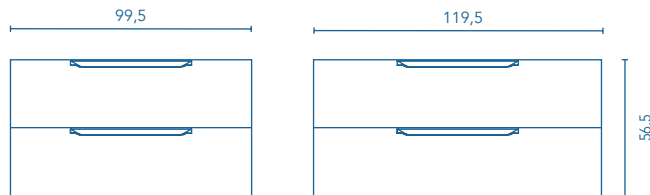

MOBILI E STRUMENTI AUSILIARI
FURNITURE AND AUXILIARIES