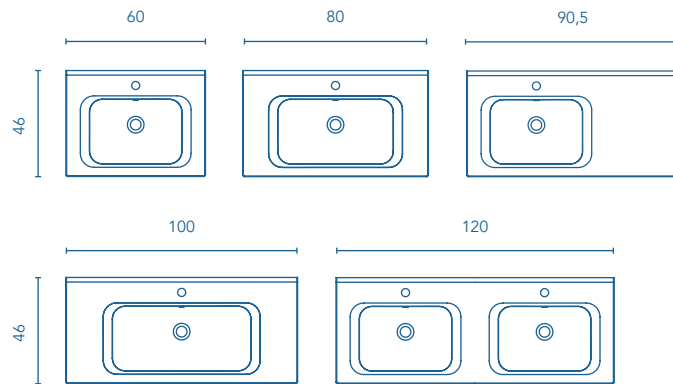

LAVABI MINERAL COVER
MINERAL COVER WASHBASINS

NOTTE Profondità 46
Depth 46

REF.

60		124849
80		124850
90	Vasca sinistra Corner bowl	125180
100		124851
120		124852

Finitura lucida.
Profondità della vasca: 12cm.
Spessore del lavabo: 1,5cm.

Gloss finish.
Sink depth: 12cm.
Washbasin thickness: 1,5cm.

MAGGIORI INFORMAZIONI MORE INFORMATION

Per mobili sospesi vedere l'opzione piedi alla pagina 237. Specchi, specchi contenitori e illuminazione a pagina 224.
Le misure dei prodotti suddetti sono espressi in centimetri. Consultare quadro di compatibilità collezione/lavabi a pagina 239.

For wall-hanging furniture see legs option on page 237. Mirrors, mirror cabinets and wall lights on page 224. These products are measured in centimetres.
The collection/washbasins compatibility table can be found on page 239.