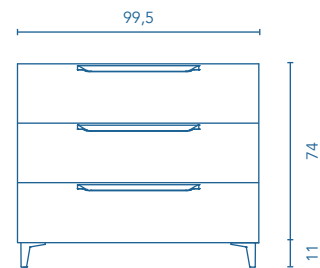

MOBILI E STRUMENTI AUSILIARI
FURNITURE AND AUXILIARIES