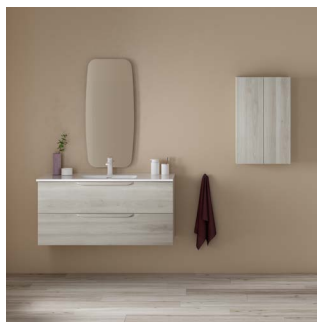

URBAN		Set 1 / 120			
		REF.	REF.	REF.	REF.
LONGO	Specchio di rame Copper mirror	125527	125527	125527	125527
ENZO	Lavabo in ceramica Ceramic washbasin	126226	126226	126226	126226
URBAN	Mobile 2 C. Unit 2 Dr.	126196	126197	126198	126199
STYLE	Alto 2 A. Wall Unit 2 D.	125812	125299	125813	126727