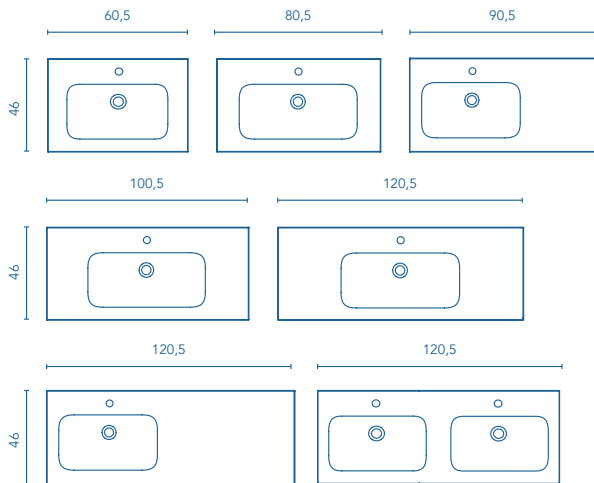

LAVABI MINERAL COVER
MINERAL COVER WASHBASINS

SALONE Profondità 46
Depth 46

	REF.
60	124007
80	124491
90 Vasca sinistra Corner bowl	124008
100	124492
120 Vasca centrale Central bowl	124493
120 Vasca sinistra Corner bowl	124009
120 2 Vasche 2 Bowls	124652

Finitura lucida.
Profondità della vasca: 11cm.
Spessore del lavabo: 1,5cm.

Gloss finish.
Sink depth: 11cm.
Washbasin thickness: 1,5cm.