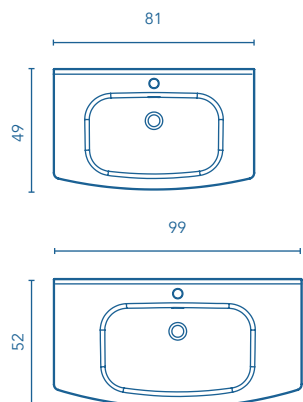

LAVABO IN CERAMICA
CERAMIC WASHBASIN

TREND Profondità 48-52
Depth 48-52

REF.

80	123067
100	123068

Finitura lucida.
Lavabo curvo.
Profondità della vasca: 15cm.
Spessore del lavabo: 2cm.

Gloss finish.
Curved washbasin.
Sink depth: 15cm.
Washbasin thickness: 2cm.

MAGGIORI INFORMAZIONI MORE INFORMATION

Per mobili sospesi vedere l'opzione piedi alla pagina 237. Specchi, specchi contenitori e illuminazione a pagina 224.
Le misure dei prodotti suddetti sono espressi in centimetri. Consultare quadro di compatibilità collezione/lavabi a pagina 239.

For wall-hanging furniture see legs option on page 237. Mirrors, mirror cabinets and wall lights on page 224. These products are measured in centimetres.
The collection/washbasins compatibility table can be found on page 239.