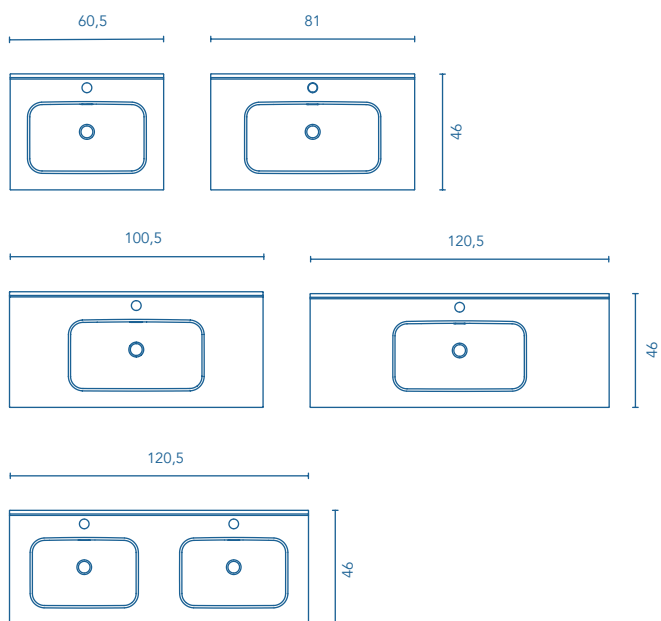

LAVABI IN CERAMICA CERAMIC WASHBASINS

SLIM Profondità 46 Depth 46

REF.

60		123341
80		123343
100		123344
120	2 Vasche 2 Bowls	123345

Finitura lucida.
Profondità della vasca: 12,5cm.
Spessore del lavabo: 2cm.

Gloss finish.
Sink depth: 12,5cm
Washbasin thickness: 2cm

ENZO Profondità 46 Depth 46

REF.

60		126222
80		126224
100		126225
120	Vasca centrale Central basin	126226
120	2 Vasche 2 Bowls	126227

Finitura lucida.
Profondità della vasca: 12cm.
Spessore del lavabo: 2,1cm.

Gloss finish.
Sink depth: 12cm
Washbasin thickness: 2,1cm