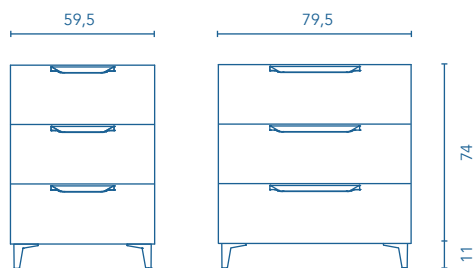

MOBILI E STRUMENTI AUSILIARI
FURNITURE AND AUXILIARIES