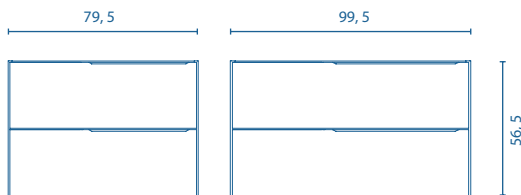

MOBILI E STRUMENTI AUSILIARI FURNITURE AND AUXILIARIES

	MANIGLIA HANDLES		
	SABBIA SAND	BIANCO OPACO MATT WHITE	NERO OPACO MATT BLACK
ROVERE BIANCO WHITE OAK	•		
OLMO GRIGIO GREY ELM	•		
SABBIA OPACO SAND MATT FINISH	•		
BIANCO OPACO MATT WHITE		•	•

MIO COMPACT

Profondità 45
Depth 45

Maniglia sabbia
Sand handle

Maniglia sabbia
Sand handle

Maniglia sabbia
Sand handle

Maniglia bianco
Matt white handle

Maniglia nera
Matt black handle

REF.

REF.

REF.

REF.

REF.

80

2 C.
2 Dr.

126355

126356

126357

126353

126354

100

2 C.
2 Dr.

126360

126361

126362

126358

126359