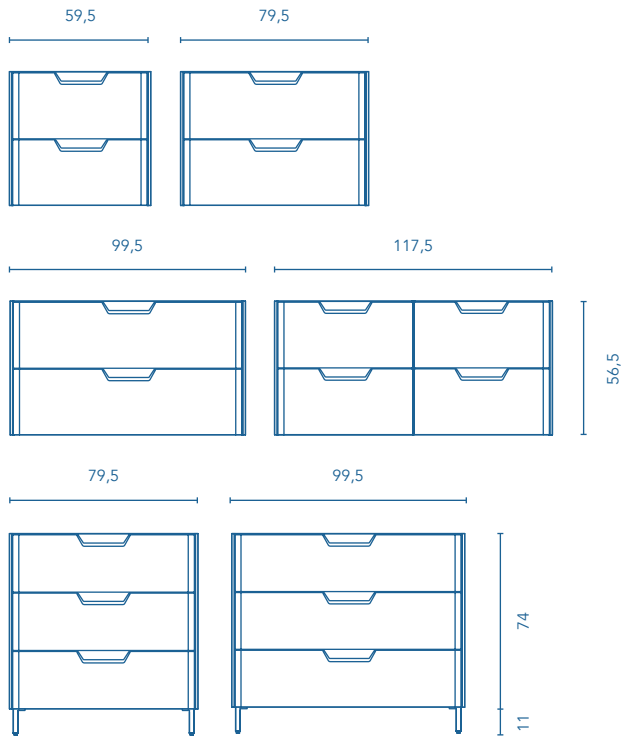

MOBILI E STRUMENTI AUSILIARI
FURNITURE AND AUXILIARIES

LIFE	Profondità 45 Depth 45				
		REF.	REF.	REF.	REF.
60	2 C. 2 Dr.	123876	123875	123874	124762
80	2 C. 2 Dr.	123879	123878	123877	124763
100	2 C. 2 Dr.	124768	124767	124766	124769
120	4 C. 4 Dr.	124772	124771	124770	124773
80	3 C. 3 Dr.	124776	124775	124774	124777
100	3 C. 3 Dr.	124780	124779	124778	124781

COLONNA COLUMM	Profondità 25 Depth 25				
		REF.	REF.	REF.	REF.
35	2 A. Destra 2 Dr. Right	123882	123881	123880	124765
35	2 A. Sinistra 2 Dr. Left	123885	123884	123883	124764

Distribuzione interna: 3 mensole rimovibili di vetro e 1 mensola fissa in legno.
Internal distribution: 3 mobile glass shelves and 1 fixed wooden shelf.