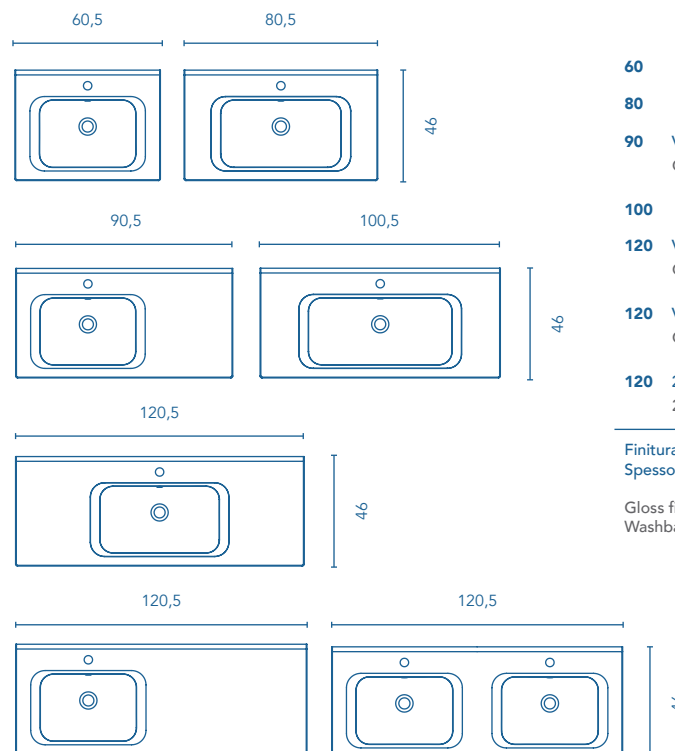

NOTTE Profondità 46
Depth 46

	REF.
60	124849
80	124850
90 Vasca sinistra Corner bowl	125180
100	124851
120 Vasca centrale Central bowl	125182
120 Vasca sinistra Corner bowl	125181
120 2 Vasche 2 Bowls	124852

Finitura lucida. Profondità della vasca: 12cm.
Spessore del lavabo: 1,5cm.

Gloss finish. Sink depth: 12cm.
Washbasin thickness: 1,5cm.