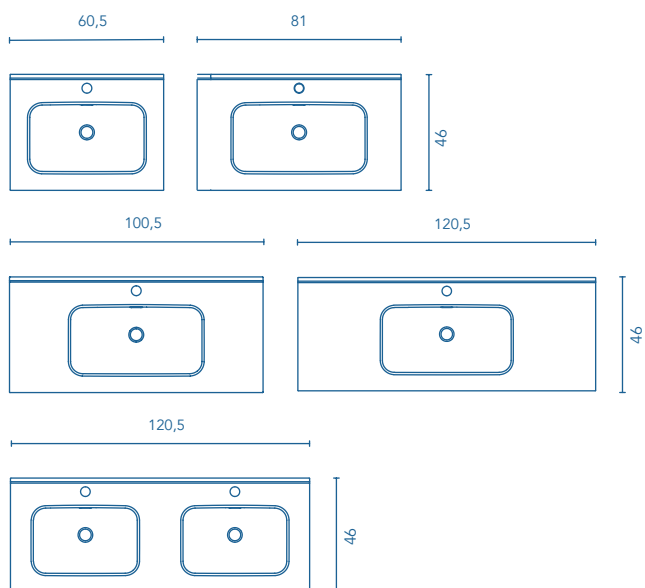

ENZO Profondità 46 Depth 46

REF.

60		126222
80		126224
100		126225
120	Vasca centrale Central bowl	126226
120	2 Vasche 2 Bowls	126227

Finitura lucida.
Profondità della vasca: 12cm.
Spessore del lavabo: 2,1cm.

Gloss finish.
Sink depth: 12cm
Washbasin thickness: 2,1cm