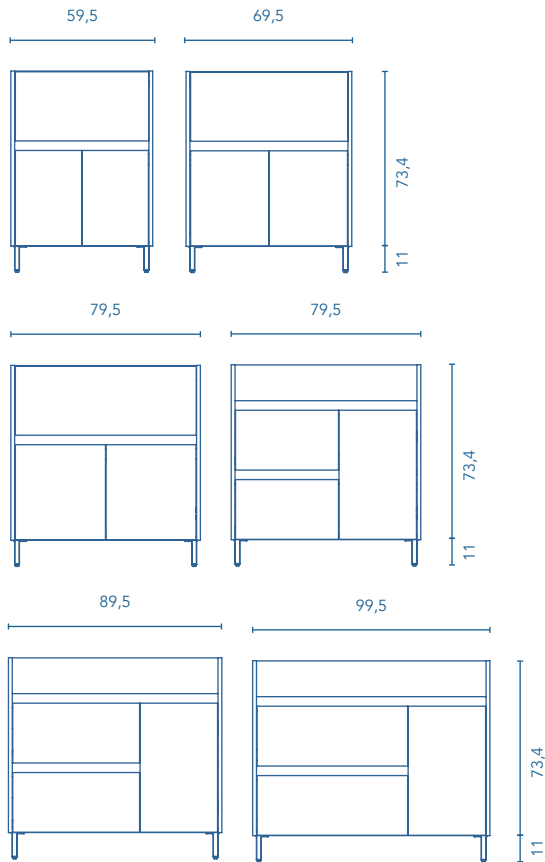

MOBILI E STRUMENTI AUSILIARI FURNITURE AND AUXILIARIES

BAND	Profondità 46 Depth 46							
		REF.	REF.	REF.	REF.	REF.	REF.	REF.
60	1 C. 2 A. 1 Dr. 2 D.	127386	127385	127382	127383	127384		
70	1 C. 2 A. 1 Dr. 2 D.	127391	127390	127387	127388	127389		
80	1 C. 2 A. 1 Dr. 2 D.	127396	127395	127392	127393	127394		
80	2 C. 1 A. 2 Dr. 1 D.	127401	127400	127397	127398	127399		
90	2 C. 1 A. 2 Dr. 1 D.	127406	127405	127402	127403	127404		
100	2 C. 1 A. 2 Dr. 1 D.	127411	127410	127407	127408	127409		

Le misure da 120 si realizzano a partire dai moduli da 60.
The compositions of 120 are combined with 2 units of 60.

FINITURE FINISHES