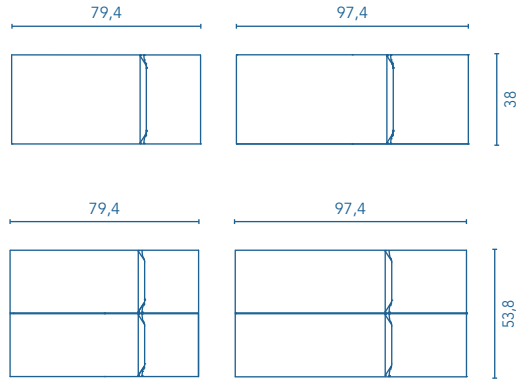

MOBILI E STRUMENTI AUSILIARI
FURNITURE AND AUXILIARIES

WAVE	Profondità 48 / 52 Depth 48 / 52				
		REF.	REF.	REF.	REF.
80	1 C. 1 Dr.	126466	126467	126468	126469
100	1 C. 1 Dr.	126470	126471	126472	126473
80	2 C. 2 Dr.	126474	126475	126476	126477
100	2 C. 2 Dr.	126478	126479	126480	126481

COLONNA COLUMN	Profondità 24 Depth 24				
		REF.	REF.	REF.	REF.
35	2 A. Rev. 2 D. Rev.	126498	126499	126500	126501

Distribuzione interna: 4 mensole rimovibili di vetro e 1 mensola fissa in legno.
Internal distribution: 4 mobile glass shelves and 1 fixed wooden shelf.