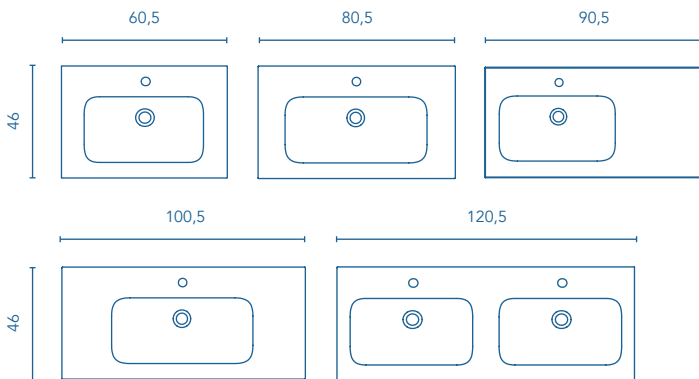

LAVABI MINERAL COVER MINERAL COVER WASHBASINS

SALONE Profondità 46
Depth 46

REF.

60		124007
80		124491
90	Vasca sinistra Corner bowl	124008
100		124492
120		124652

Finitura lucida.
Profondità della vasca: 11 cm.
Spessore del lavabo: 1,5cm.

Gloss finish.
Sink depth: 11 cm.
Washbasin thickness: 1,5cm.