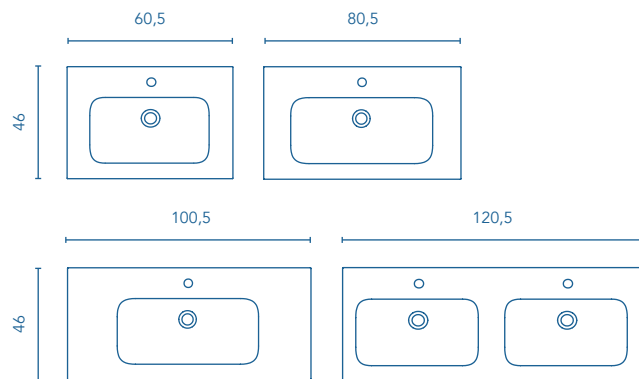

LAVABI MINERAL COVER
MINERAL COVER WASHBASINS

SALONE Profondità 46
Depth 46

REF.

60	124007
80	124491
100	124492
120	124652

Finitura lucida.
Profondità della vasca: 11 cm.
Spessore del lavabo: 1,5cm.

Gloss finish.
Sink depth: 11 cm.
Washbasin thickness: 1,5cm.