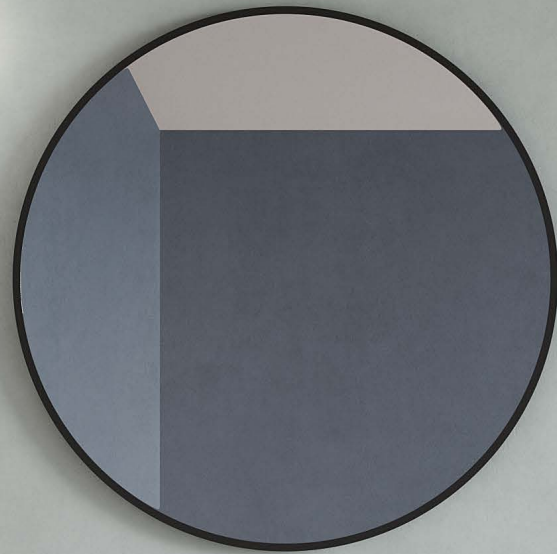

ONIX +

GRIGIO CEMENTO
2 CASSETTI
CEMENT GREY
2 DRAWERS

SET 1/80