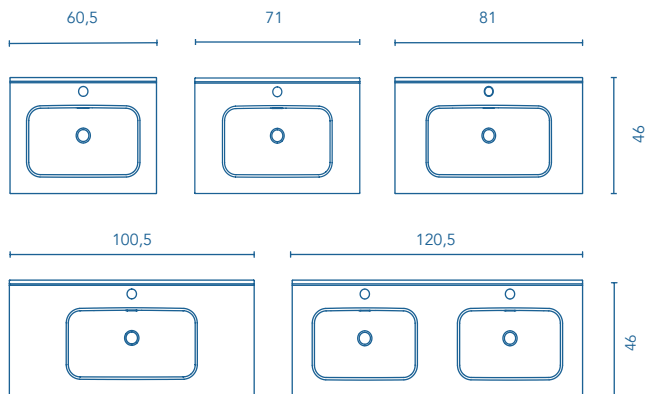

ENZO Profondità 46 Depth 46

REF.

60		126222
70		126223
80		126224
100		126225
120	2 Vasche 2 Bowls	126227

Finitura lucida.
Profondità della vasca: 12cm
Spessore del lavabo: 2,1cm

Gloss finish.
Sink depth: 12cm
Washbasin thickness: 2,1cm