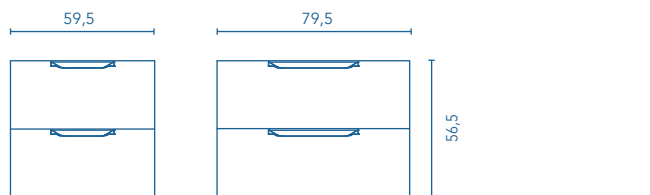

MOBILI E STRUMENTI AUSILIARI
FURNITURE AND AUXILIARIES