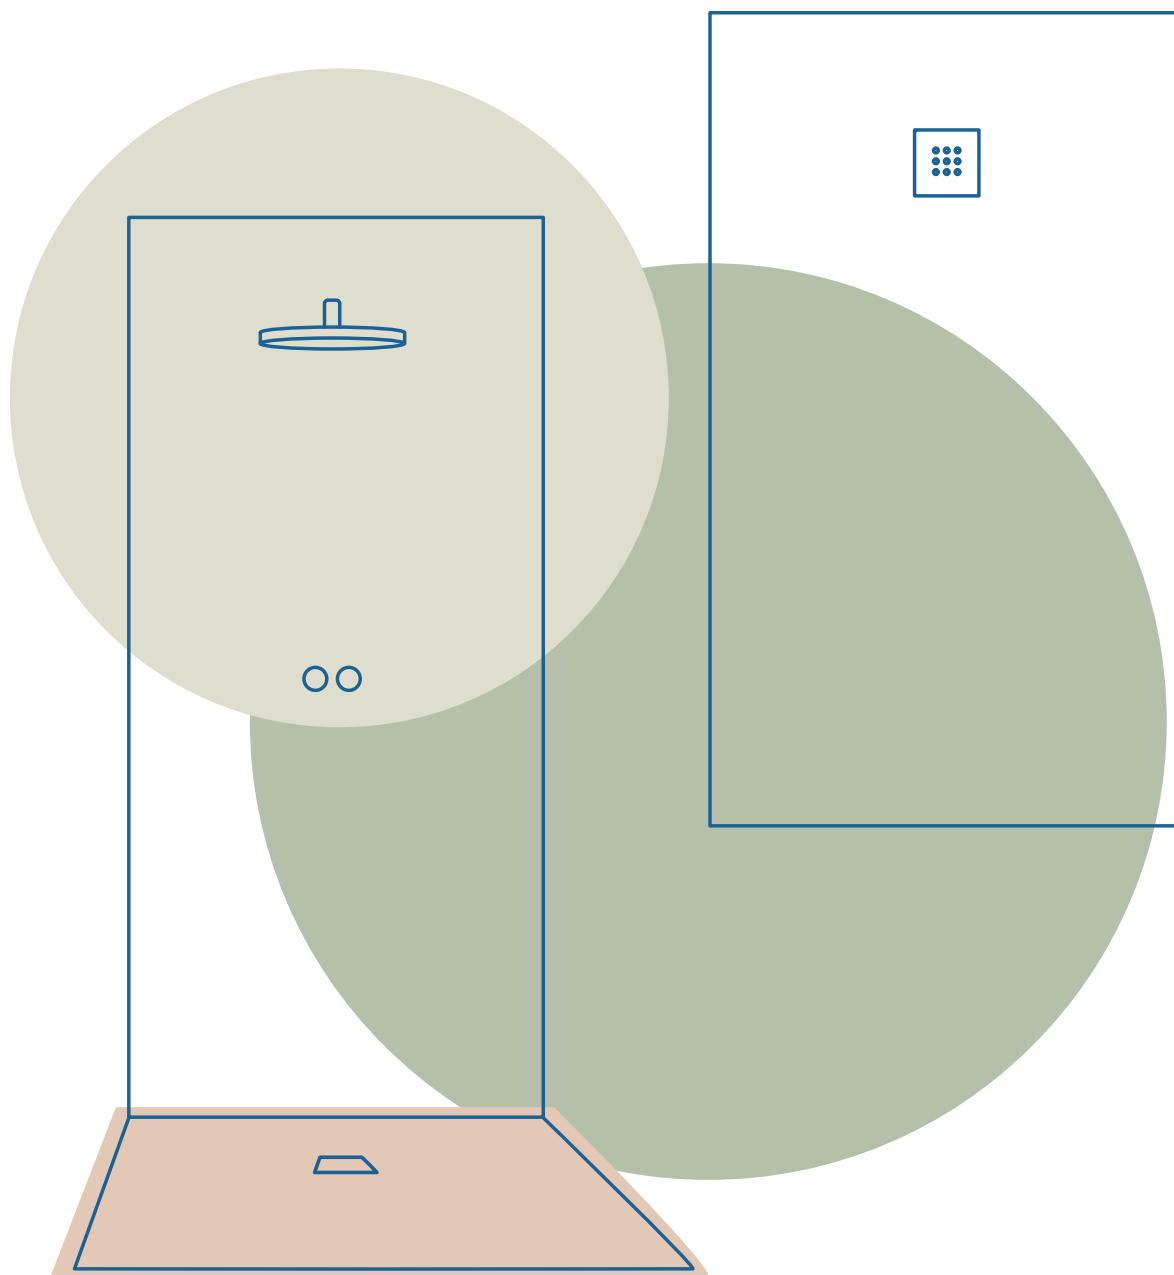

Taps, valves and drains not included, for more information see page: 237.
These products are measured in centimetres.

STACCA LA SPINA. RIPOSATI. GODITELO. (IT)

DISCONNECT. RELAX. ENJOY. (EN)

SHOWER

KURAI (190)