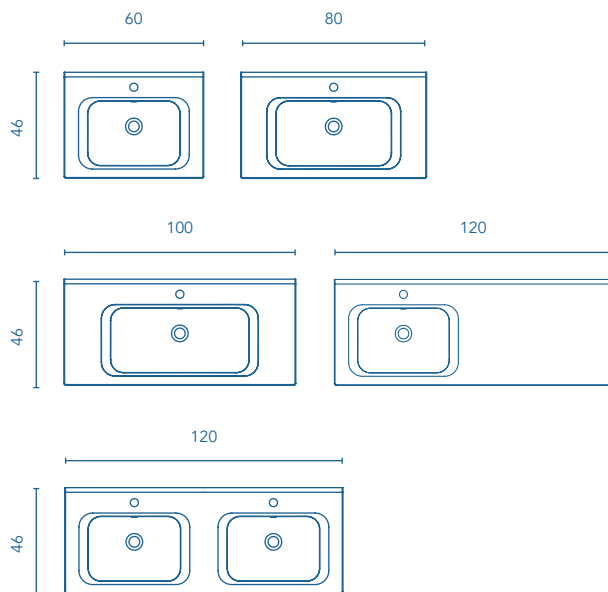

NOTTE Profondità 46
Depth 46

REF.

60	124849
80	124850
100	124851
120 Vasca sinistra Corner bowl	125181
120 2 Vasche 2 Bowls	124852

Finitura lucida.
Profondità della vasca: 12cm.
Spessore del lavabo: 1,5cm.

Gloss finish.
Sink depth: 12cm.
Washbasin thickness: 1,5cm.

MAGGIORI INFORMAZIONI MORE INFORMATION

Per mobili sospesi vedere l'opzione piedi alla pagina 237. Specchi, specchi contenitori e illuminazione a pagina 224.
Le misure dei prodotti suddetti sono espressi in centimetri. Consultare quadro di compatibilità collezione/lavabi a pagina 239.

For wall-hanging furniture see legs option on page 237. Mirrors, mirror cabinets and wall lights on page 224. These products are measured in centimetres.
The collection/washbasins compatibility table can be found on page 239.