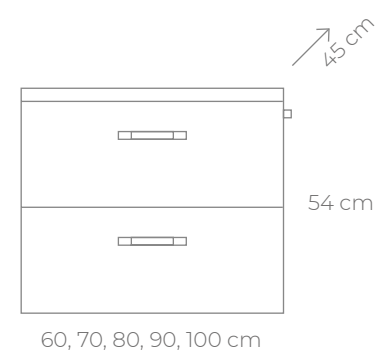

Planimetry

Planimetria