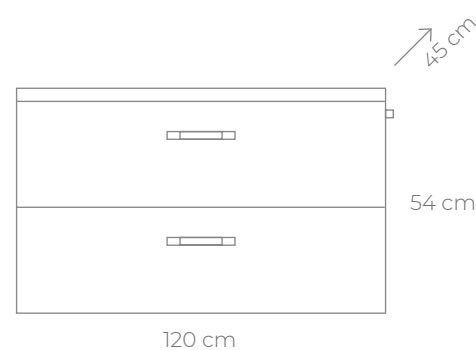

Planimetry

Planimetria