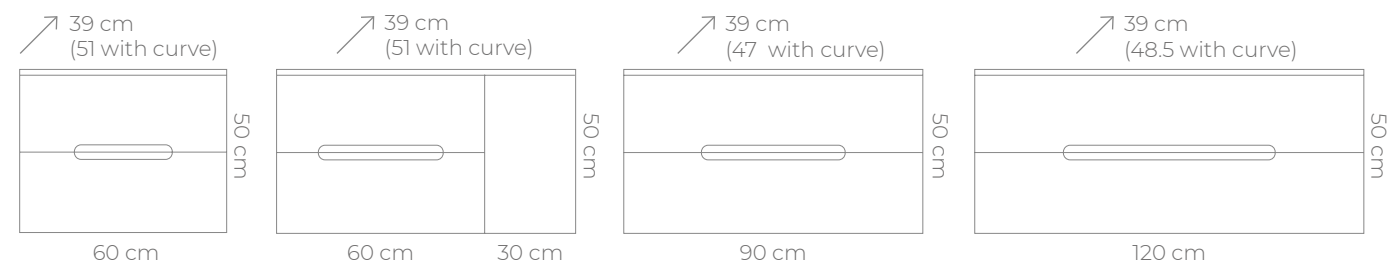

## References

Riferimenti

Measure / Misura	Code / Codice	R. Laca / R. Lacca
60 cm	110060	00594
90 cm (Centered)	110090	00700
90 cm (Displaced)	110091	00747
120 cm	110120	00872

Collection starring the suggestive and refreshing drawer unit with a curved front, with a harmonious arched handle that makes it easy for the hand to grip.