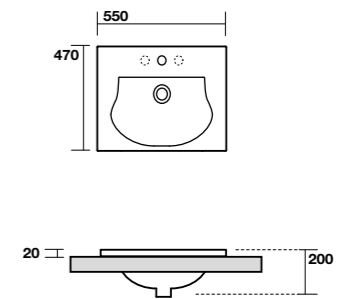

3942 Lavabo incasso monoforo 55x47xH.2
(3 fori a richiesta) (4 lati smaltati)
One hole inset basin 55x47xH.2
(3 holes on demand) (4 glazed sides)