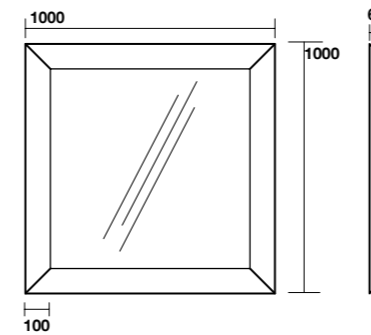

7364 Specchio 100x100 cornice in abete lamellare
Mirror 100x100 fir-tree frame