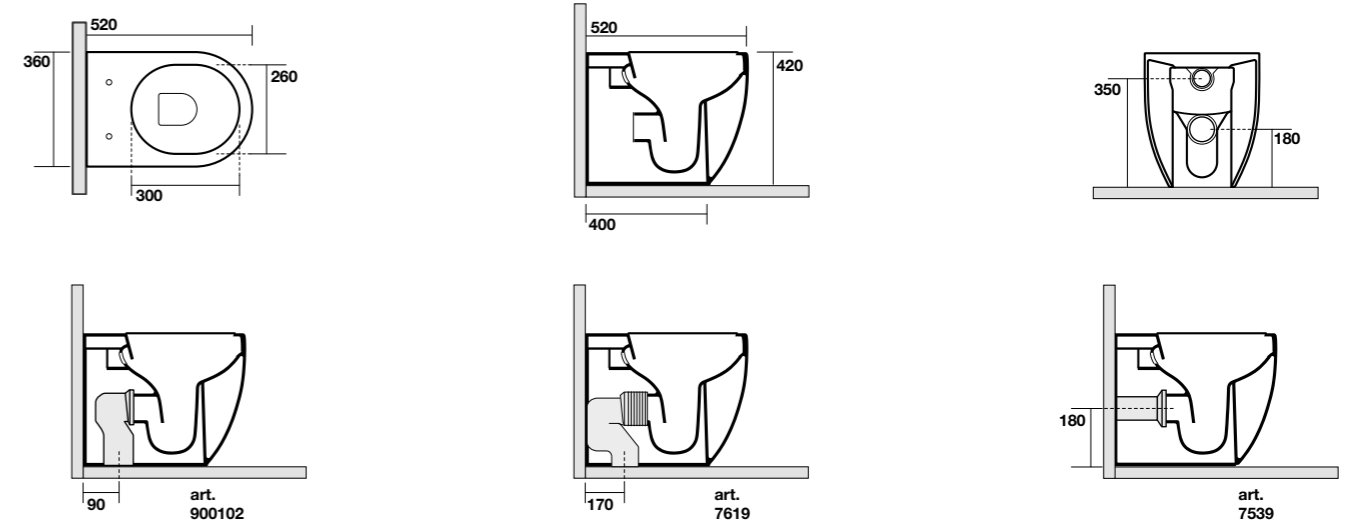

3112 Vaso unico NORIM 52 cm completo di fissaggio WB5N
Btw wc pan NORIM 52 cm fixing screws WB5N included

NORIM®

FLO