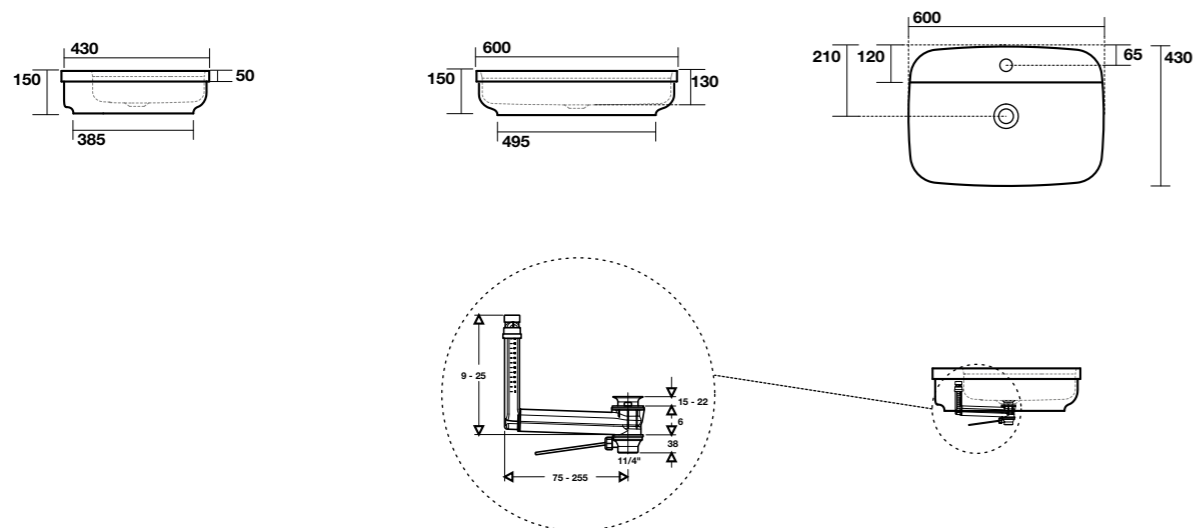

5142 Lavabo appoggio/incasso monoforo 60x43
One hole freestanding/inset washbasin 60x43

1030 Lavabo incasso 62x46 monoforo (tre fori a richiesta)
One hole inset basin 62x46 (three holes on demand)