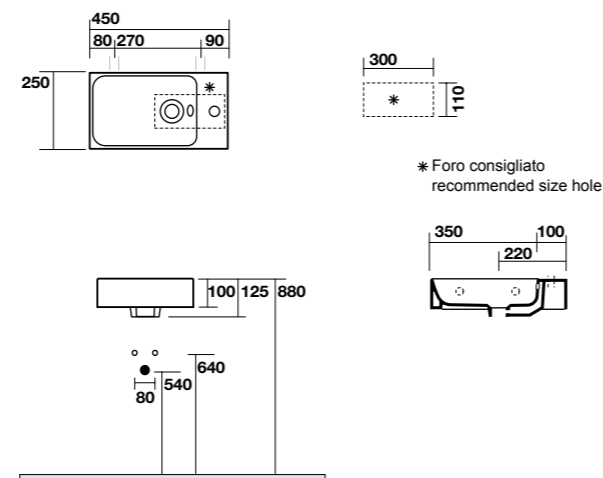

353701R Lavabo 45x25 sospeso o appoggio monoforo
(Dx)
One hole wall hung or free standing washbasin 45x25
(Dx)