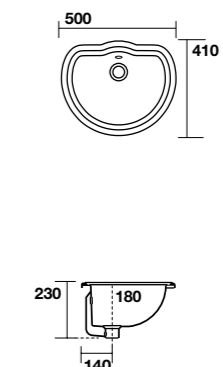

1031 Lavabo incasso 50x41
inset basin 50x41