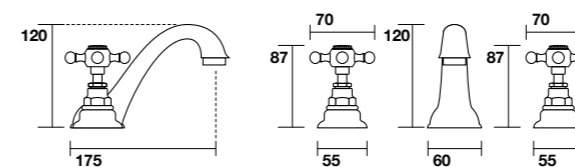

7383
Applique
Wall lamp

7367
Applique
Wall lamp

7397 Gruppo doccia esterno senza kit doccia
Two holes wall mounted shower unit without hose and handset

7391 Batteria lavabo 3 fori s. a.
Three holes basin mixer with pop up waste