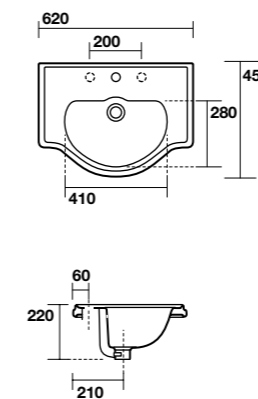

1030 Lavabo incasso 62x46 monoforo (tre fori a richiesta)
One hole inset basin 62x46 (three holes on demand)