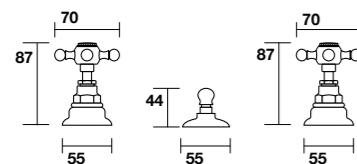

7396 Coppia colonnine cm 10 per attacco bordo vasca
Pair of columns cm 10 for deck assembling