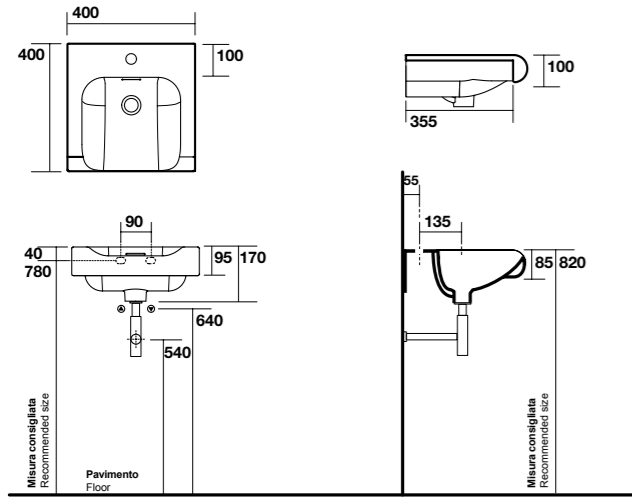

3412 "INKA" lavabo semincasso 40x40x35,5 monoforo
"INKA" one hole semi recessed washbasin 40x40x35,5