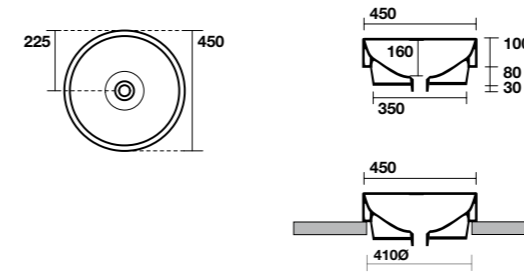

**3557** Lavabo tondo 45 appoggio o incasso  
Round shapes free standing or inset basin 45 cm

**3558** Lavabo tondo 35 appoggio o incasso  
Round shapes free standing or inset basin 35 cm

**0230** "SLIM" Lavabo sottopiano cm 90  
"SLIM" undercounter basin cm 90