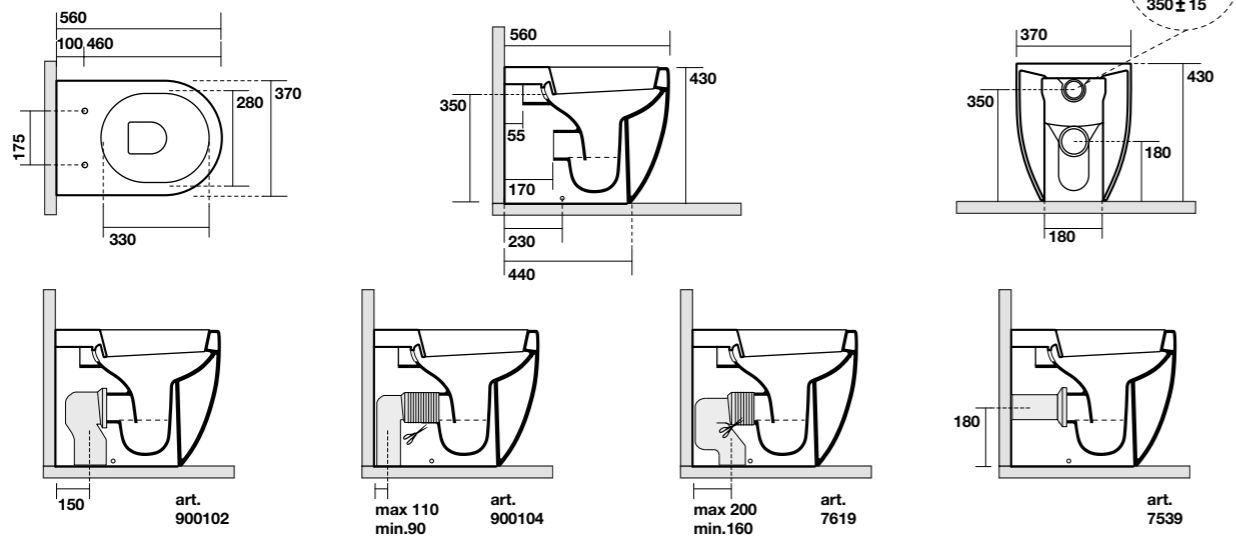

3118 Vaso unico 56 cm completo di fissaggio WB5N
Btw wc pan 56 cm fixing screws WB5N included

3116 Vaso unico 52 cm completo di fissaggio WB5N
Btw wc pan 52 cm fixing screws WB5N included