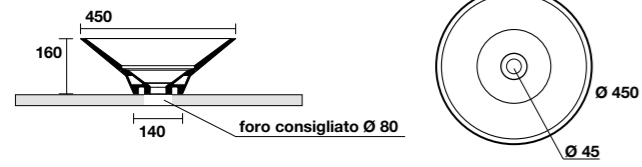

**4803** | lavabo Hurricane bianco-nero matt  
washbasin Hurricane white-matt black

**4860** | piatto copripiletta decoro Damasco 2  
plate cover for drain plug decoration Damasco 2

**4801** Lavabo appoggio Cocktail ø45 h16  
Freestanding washbasin Cocktail ø45 h16