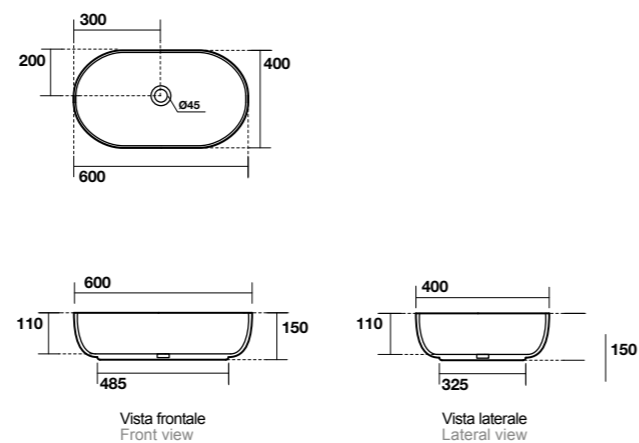

5343 Lavabo ovale appoggio cm 60
oval counter top washbasin cm 60