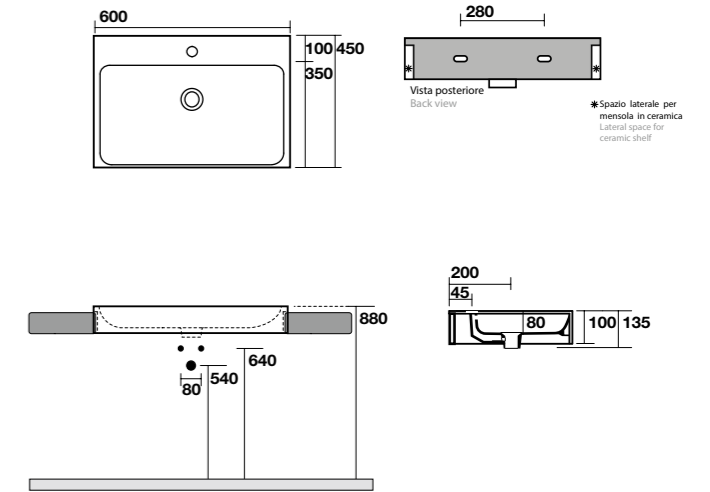

3560 Piano in ceramica sospeso 63 cm (taglio a 22,32,42 cm)
Wall hung ceramic counter 63 cm (cut in 22,32,42, cm)