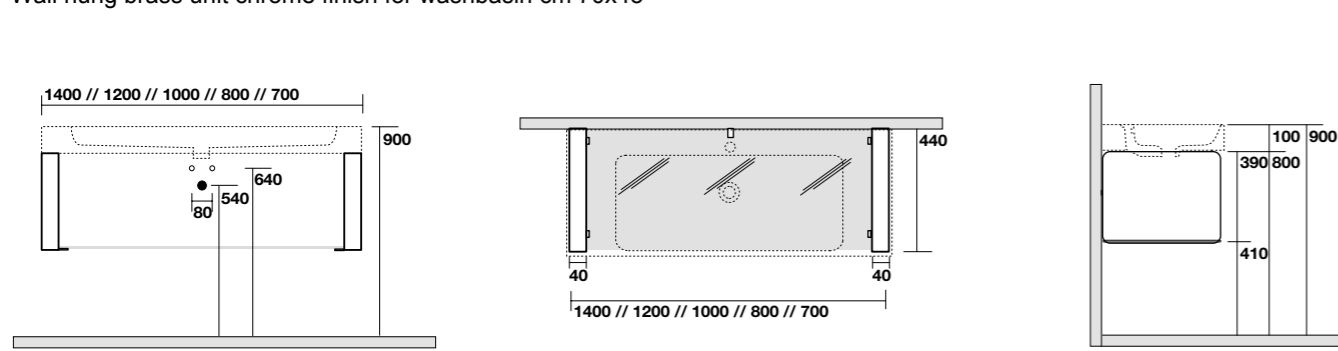

- **9128k1** Struttura sospesa in ottone cromato per lavabo cm 140x45 e lavabo cm 140x45 doppia vasca
  Wall hung brass unit chrome finish for washbasin cm 140x45 and double basin 140x45
- **9127K1** Struttura sospesa in ottone cromato per lavabo cm 120x45
  Wall hung brass unit chrome finish for washbasin cm 120x45
- **9153K1** Struttura sospesa in ottone cromato per lavabo cm 100x45
  Wall hung brass unit chrome finish for washbasin cm 100x45
- **9126K1** Struttura sospesa in ottone cromato per lavabo cm 80x45
  Wall hung brass unit chrome finish for washbasin cm 80x45
- **9125K1** Struttura sospesa in ottone cromato per lavabo cm 70x45
  Wall hung brass unit chrome finish for washbasin cm 70x45