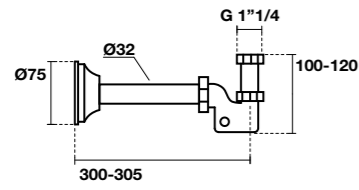

9226 Mix lavabo senza scarico
Mixer faucet for basin without drain plug

9227 Mix lavabo alto senza scarico
High mixer faucet for basin without drain plug

9220 Porta salviette lavabo/bidet/mensola
Underneath towel rail for basin/shelf or wall hung for bidet

9221 Porta sapone in appoggio
Soap dish

9228 Mix incasso lavabo
In-built mixer faucet for basin

9229 Mix bidet senza scarico
Mixer faucet for bidet without drain plug

9222 Bicchiere in appoggio
Toothbrush glass

9223 Dosatore sapone in appoggio
Soap dispenser