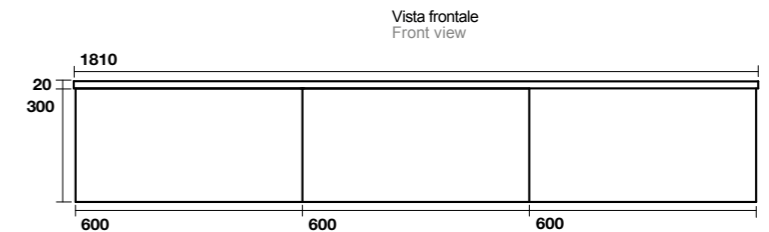

7443 Mobile sospeso cm 180 con 3 cassetti push&pull
Wall hung furniture cm 180 with 3 draws push & pull locking system

7337 Mensola sospesa cm 160
Wall hung shelf cm 160

7439 Mobile sospeso cm 60 con cassetto push&pull
Wall hung furniture cm 60 with draw push & pull locking system
7440 Mobile sospeso cm 80 con cassetto push&pull
Wall hung furniture cm 80 with draw push & pull locking system

9209 Piede in metallo per mobili
Metal feet for furniture

9232 Idroscopino
Shut-off handshower