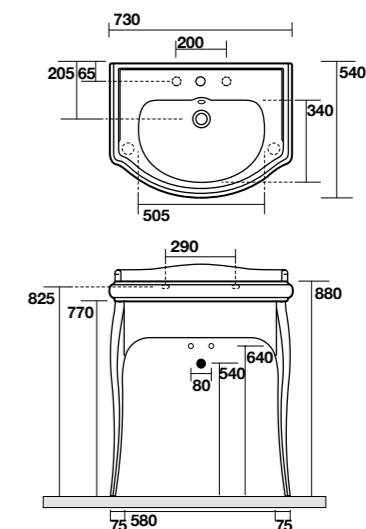

7362 Mobile laccato nero lucido//bianco lucido
per lavabo 73
Bright-black or white unit for washbasin 73
laquer finish