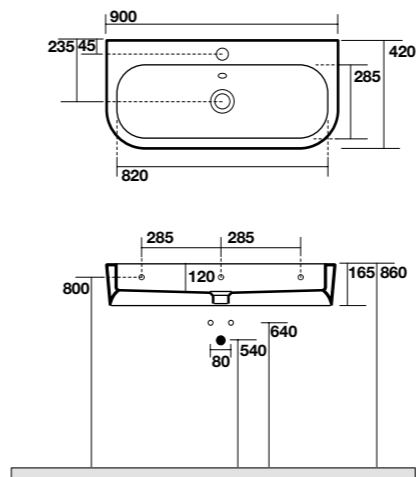

3141 Lavabo 50x40 sospeso o appoggio monoforo
One hole wall hung or free standing washbasin 50x40

3242 Lavabo 60x43 sospeso o appoggio monoforo
One hole wall hung, or free standing washbasin 60x43

3250 Lavabo 70x43 sospeso o appoggio monoforo
One hole wall hung, or free standing washbasin 70x43

4302 Lavabo ciotola C2 appoggio Ø 46 H 17
Free standing washbasin ciotola C5 Ø 46 H 17