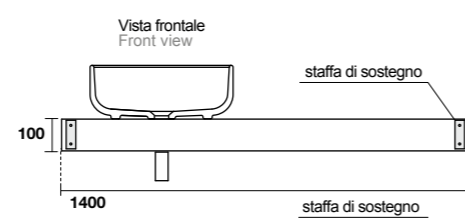

7443 Mobile sospeso cm 180 con 3 cassetti push&pull
Wall hung furniture cm 180 with 3 draws push & pull locking system