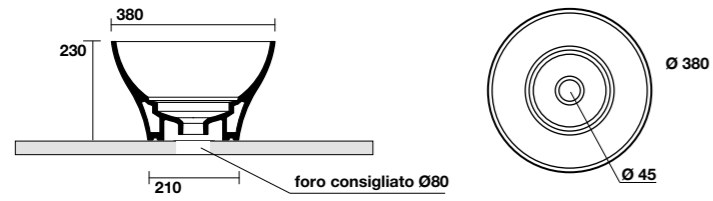

4803 Lavabo appoggio Hurricane ø38 h23
Freestanding washbasin Hurricane ø38 h23