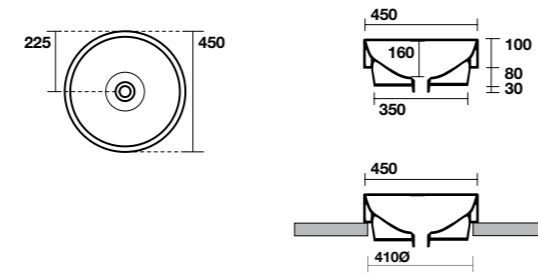

3557 Lavabo tondo 45 appoggio o incasso
Round shapes free standing or inset basin 45 cm