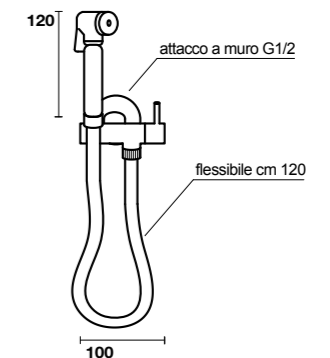

9231 Kit doccia miscelatore con deviatore, doccetta, braccio e soffione Ø20
Mixer shower faucet kit w/diverter, handshower, rod and showerhead Ø20

9209 Piede in metallo per mobili
Metal feet for furniture

9232 Idroscopino
Shut-off handshower