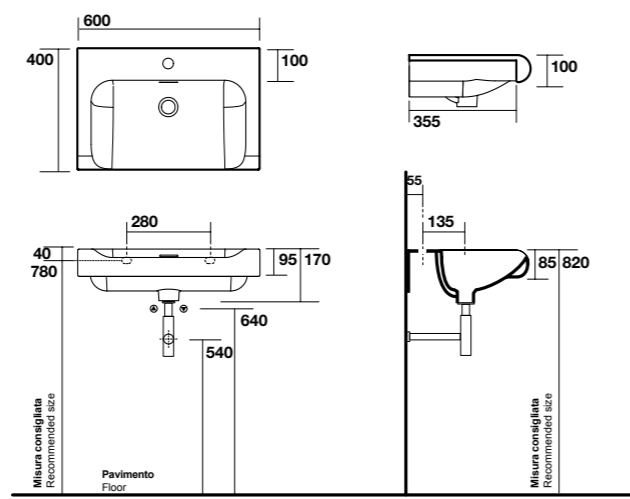

3411 "INKA" lavabo semincasso 60x40x35,5 monoforo
"INKA" one hole semi recessed washbasin 60x40x35,5