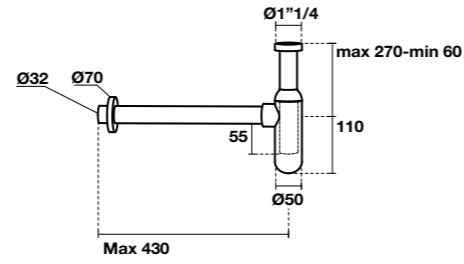

9226 Mix lavabo senza scarico
Mixer faucet for basin without drain plug

9227 Mix lavabo alto senza scarico
High mixer faucet for basin without drain plug

9220 Porta salviette lavabo/bidet/mensola
Underneath towel rail for basin/shelf or wall hung for bidet

9221 Porta sapone in appoggio
Soap dish

9228 Mix incasso lavabo
In-built mixer faucet for basin

9229 Mix bidet senza scarico
Mixer faucet for bidet without drain plug

9222 Bicchiere in appoggio
Toothbrush glass

9223 Dosatore sapone in appoggio
Soap dispenser