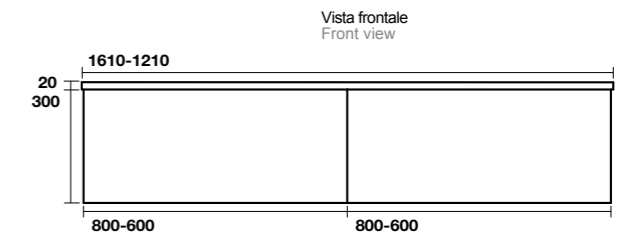

7443 Mobile sospeso cm 180 con 3 cassetti push&pull
Wall hung furniture cm 180 with 3 draws push & pull locking system

9209 Piede in metallo per mobili
Metal feet for furniture

9232 Idroscopino
Shut-off handshower