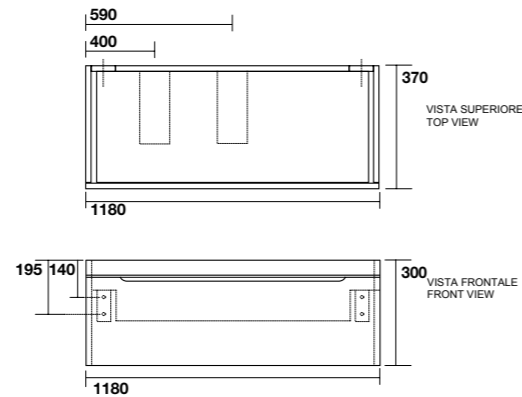

9110 Mobile "INKA 40" sospeso
"INKA 40" wall-mounted cabinet

91101 "INKA" mobile sospeso 120 cm versione lavabo sinistro
"INKA" wall mounted cabinet 120 left hand basin
91102 "INKA" mobile sospeso 120 cm versione lavabo centrale
"INKA" wall mounted cabinet 120 central basin