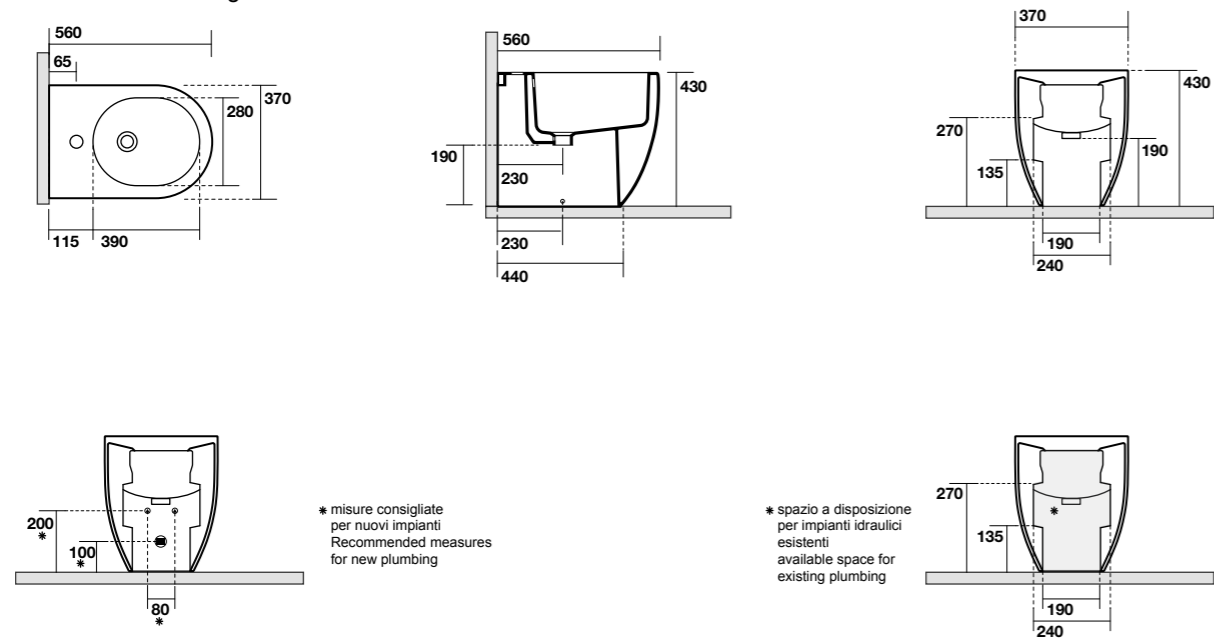

3123 Bidet sospeso 54 cm completo di protezione acustica e antiurto e fissaggio WB9N
Wall hung bidet 54 cm, sound and shock proof plate and fixing screws WB9N included

3115 Vaso sospeso completo di protezione acustica e antiurto
Wall hung wc, sound and shock proof plate included

3122 Bidet 56 cm completo di fissaggio WB5N
Btw one hole bidet 56 cm fixing screws WB5N included

3120 Bidet monoforo 52 cm completo di fissaggio WB5N
Btw one hole bidet 52 cm fixing screws WB5N included

3111 vaso sospeso NORIM 54 cm completo di protezione acustica e antiurto e fissaggio WB9N
Wall hung wc NORIM 54 cm, sound and shock proof plate and fixing screws WB9N included

NORIM®