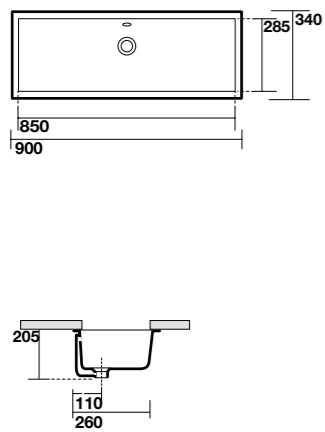

**3557** Lavabo tondo 45 appoggio o incasso  
Round shapes free standing or inset basin 45 cm

**3558** Lavabo tondo 35 appoggio o incasso  
Round shapes free standing or inset basin 35 cm

**0230** "SLIM" Lavabo sottopiano cm 90  
"SLIM" undercounter basin cm 90