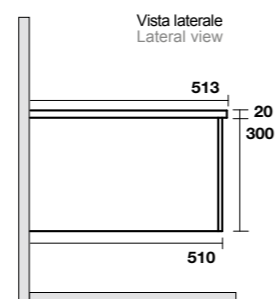

9235 Sifone lavabo Lux 1"1/4
Lux sinke pipe 1"1/4