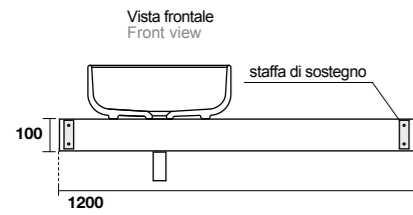

7335 Mensola sospesa cm 120
Wall hung shelf cm 120