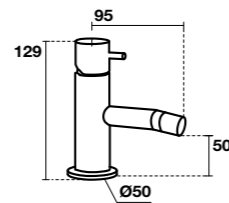

9225 Porta scopino a terra
Freestanding toilet brush

9229 Mix bidet senza scarico
Mixer faucet for bidet without drain plug