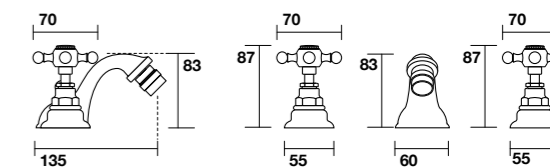

7419
Mensola in vetro cm 60
Glass shelf cm 60

7392 Batteria bidet 3 fori con bocca s. a.
Three holes bidet mixer with pop up waste