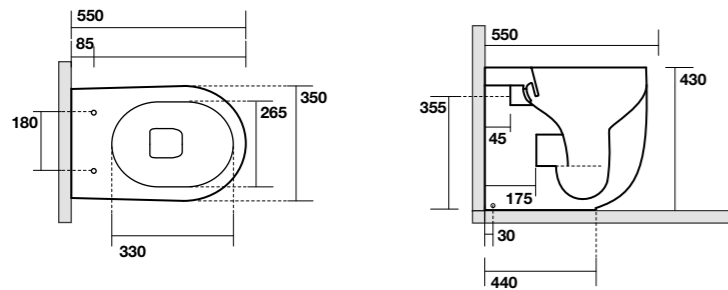

5318 WC NORIM cm 55 completo di fissaggio WB5N
Btw WC pan NORIM cm 55 fixing screws WB5N included