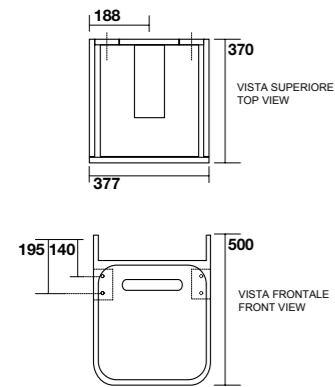

9110 Mobile "INKA 40" sospeso
"INKA 40" wall-mounted cabinet

91101 "INKA" mobile sospeso 120 cm versione lavabo sinistro
"INKA" wall mounted cabinet 120 left hand basin
91102 "INKA" mobile sospeso 120 cm versione lavabo centrale
"INKA" wall mounted cabinet 120 central basin