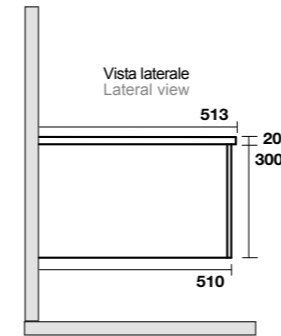

**7442** Mobile sospeso cm 160 con 2 cassetti push&pull  
Wall hung furniture cm 160 with 2 draws push & pull locking system

**7335** Mensola sospesa cm 120  
Wall hung shelf cm 120

**7336** Mensola sospesa cm 140  
Wall hung shelf cm 140

**7443** Mobile sospeso cm 180 con 3 cassetti push&pull  
Wall hung furniture cm 180 with 3 draws push & pull locking system

**7337** Mensola sospesa cm 160  
Wall hung shelf cm 160

**7439** Mobile sospeso cm 60 con cassetto push&pull  
Wall hung furniture cm 60 with draw push & pull locking system  
**7440** Mobile sospeso cm 80 con cassetto push&pull  
Wall hung furniture cm 80 with draw push & pull locking system