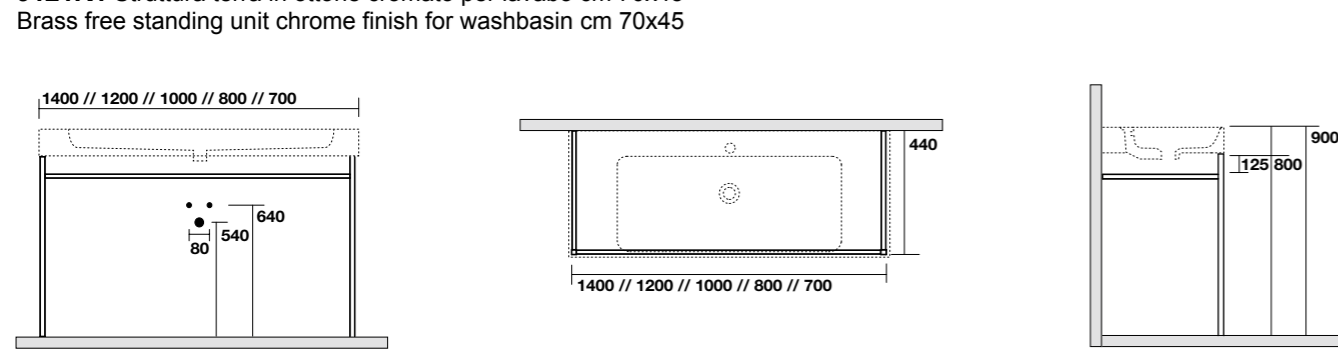

- **9124K1** Struttura terra in ottone cromato per lavabo cm 140x45 e lavabo cm 140x45 doppia vasca
  Brass free standing unit chrome finish for washbasin cm 140x45 and double basin 140x45
- **9123K1** Struttura terra in ottone cromato per lavabo cm 120x45
  Brass free standing unit chrome finish for washbasin cm 120x45
- **9152K1** Struttura terra in ottone cromato per lavabo cm 100x45
  Brass free standing unit chrome finish for washbasin cm 100x45
- **9122K1** Struttura terra in ottone cromato per lavabo cm 80x45
  Brass free standing unit chrome finish for washbasin cm 80x45
- **9121K1** Struttura terra in ottone cromato per lavabo cm 70x45
  Brass free standing unit chrome finish for washbasin cm 70x45