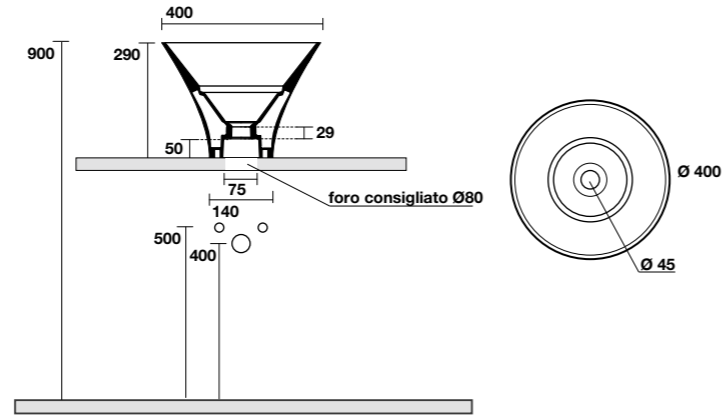

4801 Lavabo appoggio Cocktail ø45 h16
Freestanding washbasin Cocktail ø45 h16

4802 Lavabo appoggio Flute ø40 h29
Freestanding washbasin Flute ø40 h29