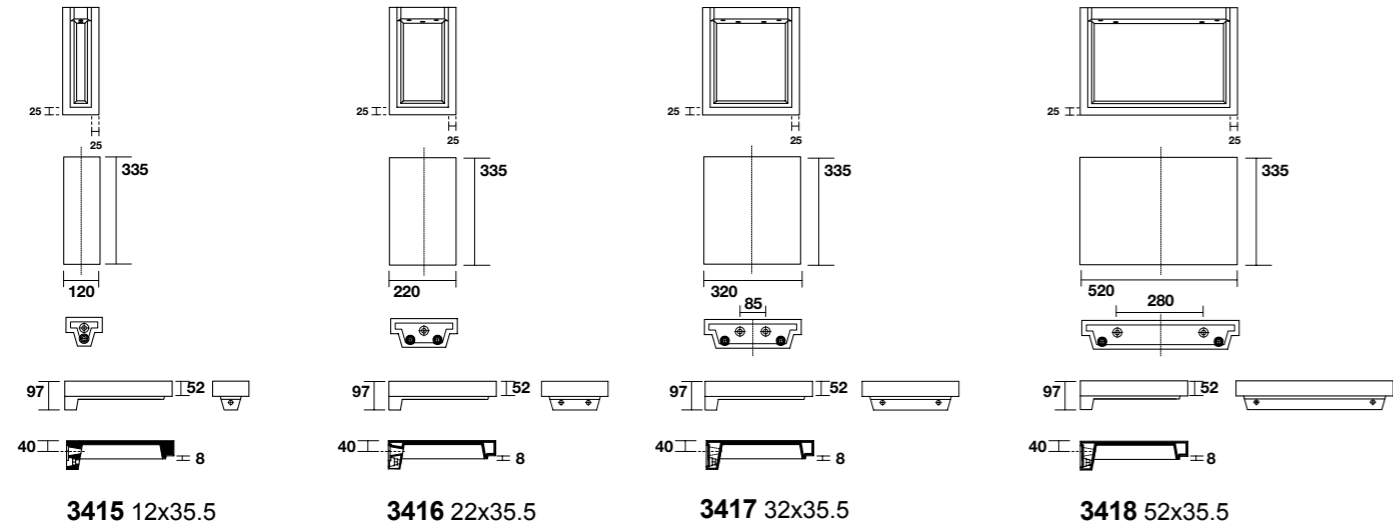

INKA Piano in ceramica -- INKA Ceramic counter