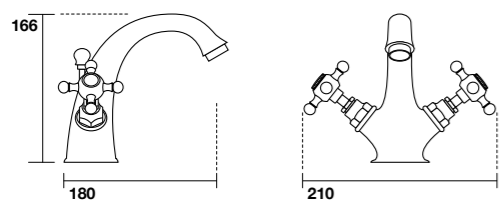

7316
Applique
Wall lamp

7427
Porta scopino a terra
Floor mounted toilet brush holder

7393 Combinazione bidet 3 fori s.a.
Three holes bidet group with pop up waste

7389 Batteria lavabo monoforo s. a.
One hole basin mixer with pop up waste