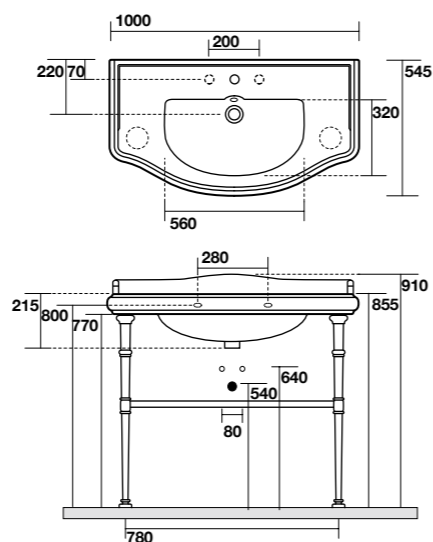

7300 Struttura porta lavabo 100 in ottone
con gambe coniche e ripiano in griglia
Metal structure with conic legs and shelf
for washbasin 100