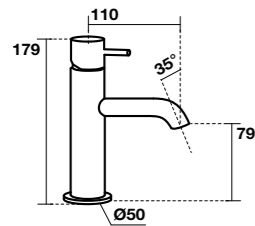

9226 Mix lavabo senza scarico
Mixer faucet for basin without drain plug