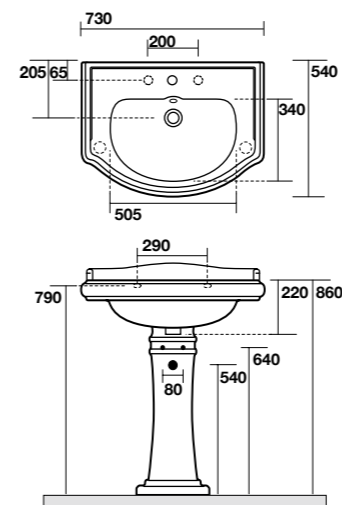

1047 Lavabo 73 monoforo (tre fori a richiesta)
One hole washbasin 73 (three holes on demand)
1070 Colonna Pedestal