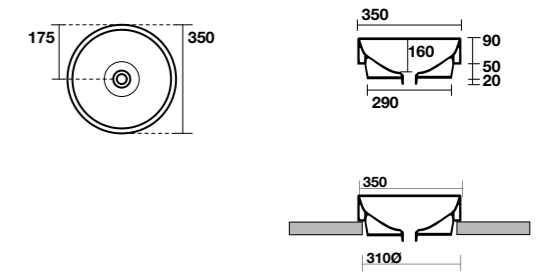

**3557** Lavabo tondo 45 appoggio o incasso  
Round shapes free standing or inset basin 45 cm

**3558** Lavabo tondo 35 appoggio o incasso  
Round shapes free standing or inset basin 35 cm

**0230** "SLIM" Lavabo sottopiano cm 90  
"SLIM" undercounter basin cm 90