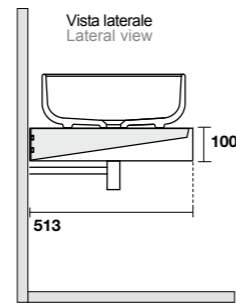

**7442** Mobile sospeso cm 160 con 2 cassetti push&pull  
Wall hung furniture cm 160 with 2 draws push & pull locking system

**7335** Mensola sospesa cm 120  
Wall hung shelf cm 120

**7336** Mensola sospesa cm 140  
Wall hung shelf cm 140

**7443** Mobile sospeso cm 180 con 3 cassetti push&pull  
Wall hung furniture cm 180 with 3 draws push & pull locking system

**7337** Mensola sospesa cm 160  
Wall hung shelf cm 160

**7439** Mobile sospeso cm 60 con cassetto push&pull  
Wall hung furniture cm 60 with draw push & pull locking system  
**7440** Mobile sospeso cm 80 con cassetto push&pull  
Wall hung furniture cm 80 with draw push & pull locking system