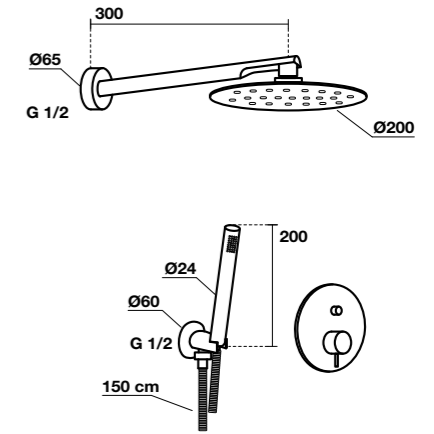

9226 Mix lavabo senza scarico
Mixer faucet for basin without drain plug