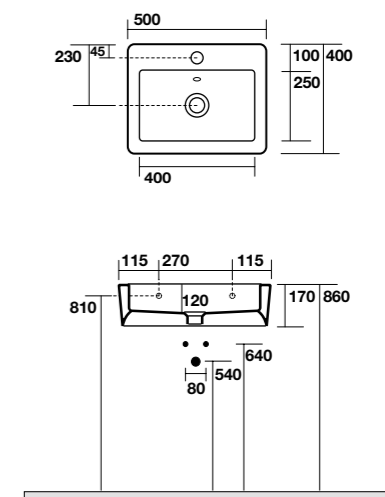

3141 Lavabo 50x40 sospeso o appoggio monoforo
One hole wall hung or free standing washbasin 50x40

3242 Lavabo 60x43 sospeso o appoggio monoforo
One hole wall hung, or free standing washbasin 60x43

3250 Lavabo 70x43 sospeso o appoggio monoforo
One hole wall hung, or free standing washbasin 70x43

4302 Lavabo ciotola C2 appoggio Ø 46 H 17
Free standing washbasin ciotola C5 Ø 46 H 17