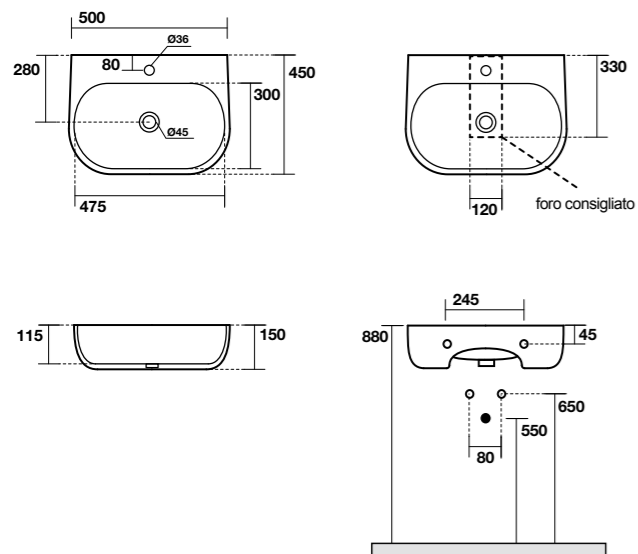

5340 Lavabo monoforo sospeso o appoggio cm 50
One hole wall hung or counter top washbasin cm 50