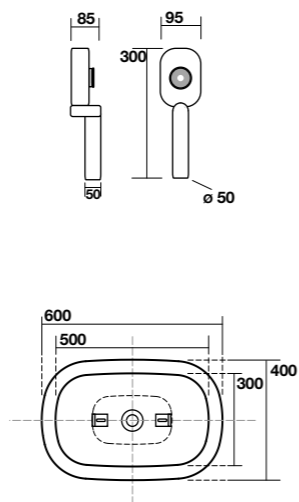

**3750** | vasca  
bath-tub

3742 | lavabo freestanding  
freestanding washbasin

**3742** Lavabo free standing 60 cm completo di fissaggio sifone e tubo flessibile di scarico  
One hole free-standing washbasin 60 cm siphon and flexible waste pipe included