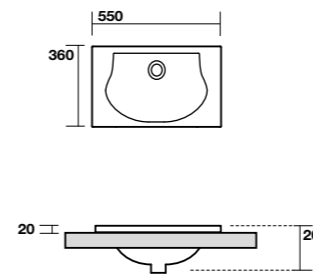

3940 Lavabo incasso 55x36xH.2 (4 lati smaltati)
Inset basin 55x36xH.2 (4 glazed sides)