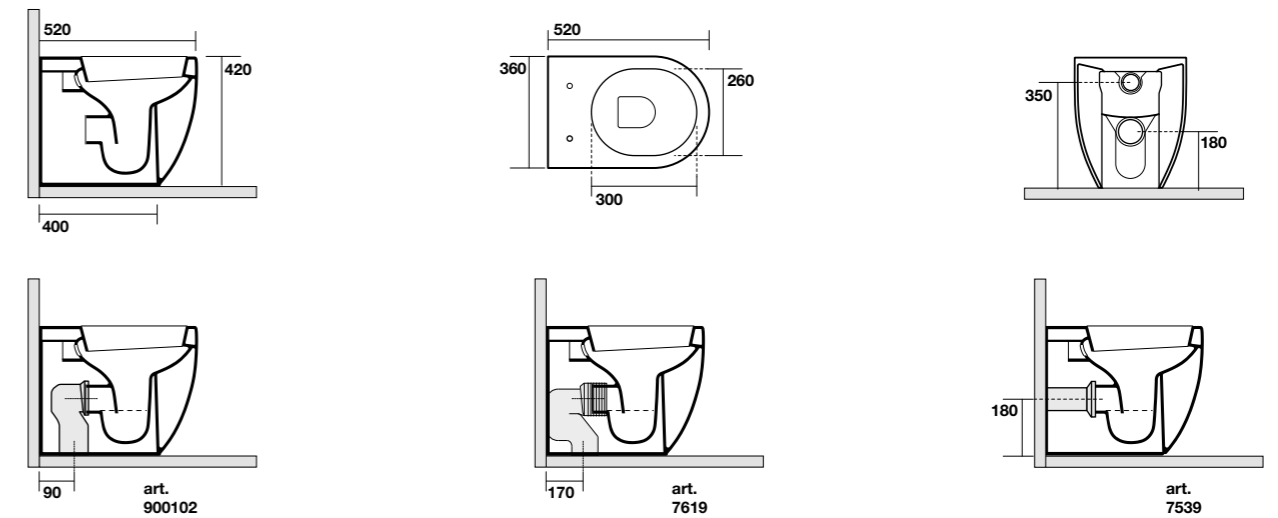

3118 Vaso unico 56 cm completo di fissaggio WB5N
Btw wc pan 56 cm fixing screws WB5N included

3116 Vaso unico 52 cm completo di fissaggio WB5N
Btw wc pan 52 cm fixing screws WB5N included