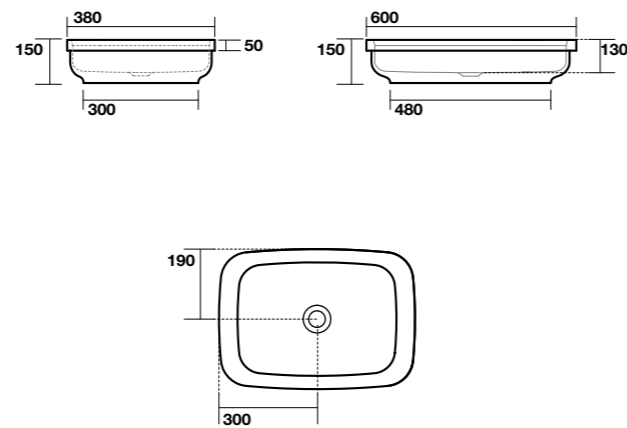

5143 Lavabo appoggio/incasso 60x38
Freestanding/inset washbasin 60x38

3940 Lavabo incasso 55x36xH.2 (4 lati smaltati)
Inset basin 55x36xH.2 (4 glazed sides)