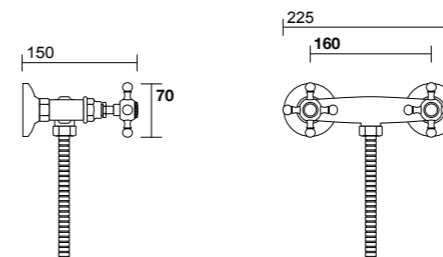

7396 Coppia colonnine cm 10 per attacco bordo vasca
Pair of columns cm 10 for deck assembling