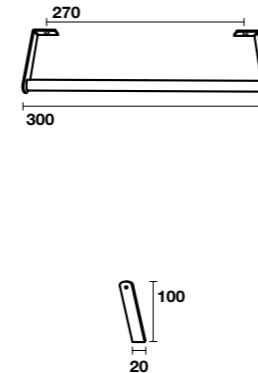

9221 Porta sapone in appoggio
Soap dish