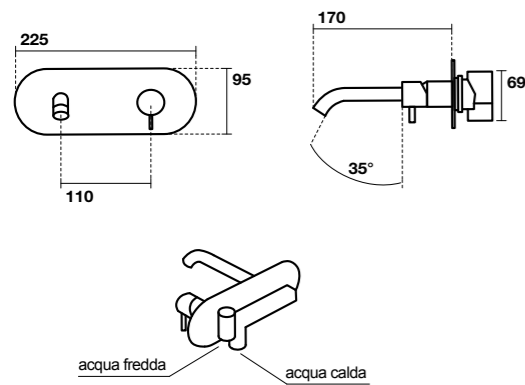

9224 Porta rotolo sospeso
Wall hung paper holder

9228 Mix incasso lavabo
In-built mixer faucet for basin

9229 Mix bidet senza scarico
Mixer faucet for bidet without drain plug