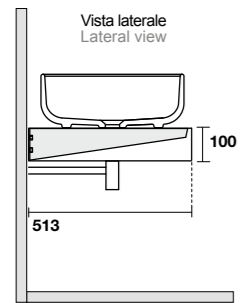

**7442** Mobile sospeso cm 160 con 2 cassetti push&pull  
Wall hung furniture cm 160 with 2 draws push & pull locking system

**7335** Mensola sospesa cm 120  
Wall hung shelf cm 120

**7336** Mensola sospesa cm 140  
Wall hung shelf cm 140

**7443** Mobile sospeso cm 180 con 3 cassetti push&pull  
Wall hung furniture cm 180 with 3 draws push & pull locking system

**7337** Mensola sospesa cm 160  
Wall hung shelf cm 160

**7439** Mobile sospeso cm 60 con cassetto push&pull  
Wall hung furniture cm 60 with draw push & pull locking system  
**7440** Mobile sospeso cm 80 con cassetto push&pull  
Wall hung furniture cm 80 with draw push & pull locking system