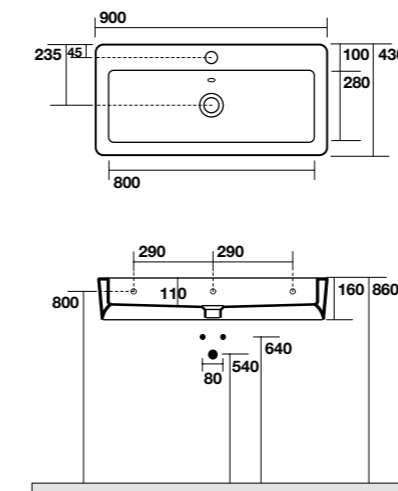

5343 Lavabo ovale appoggio cm 60
oval counter top washbasin cm 60