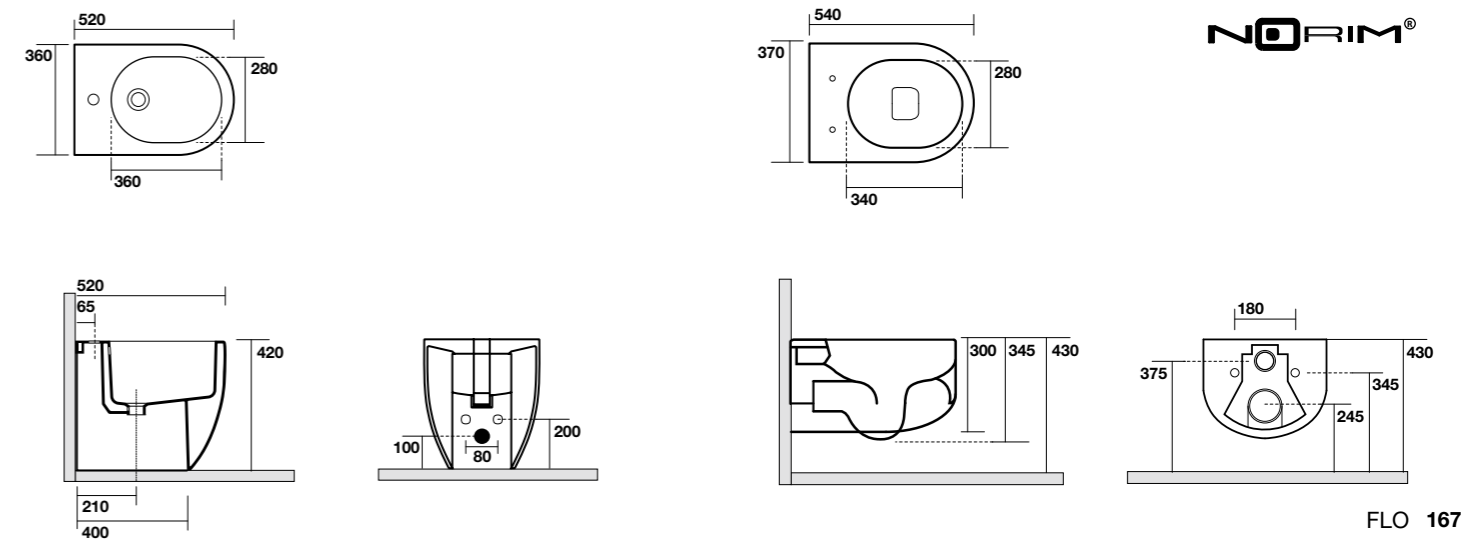

3109 Vaso unico NORIM 53 cm
Btw wc pan NORIM 53 cm

3122 Bidet 56 cm completo di fissaggio WB5N
Btw one hole bidet 56 cm fixing screws WB5N included

3120 Bidet monoforo 52 cm completo di fissaggio WB5N
Btw one hole bidet 52 cm fixing screws WB5N included

3111 vaso sospeso NORIM 54 cm completo di protezione acustica e antiurto e fissaggio WB9N
Wall hung wc NORIM 54 cm, sound and shock proof plate and fixing screws WB9N included

NORIM®