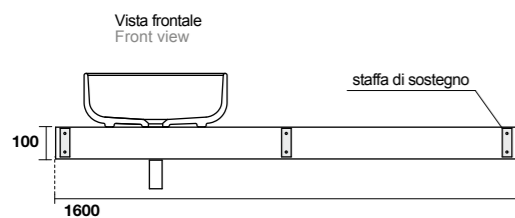

**7442** Mobile sospeso cm 160 con 2 cassetti push&pull  
Wall hung furniture cm 160 with 2 draws push & pull locking system

**7335** Mensola sospesa cm 120  
Wall hung shelf cm 120

**7336** Mensola sospesa cm 140  
Wall hung shelf cm 140

**7443** Mobile sospeso cm 180 con 3 cassetti push&pull  
Wall hung furniture cm 180 with 3 draws push & pull locking system

**7337** Mensola sospesa cm 160  
Wall hung shelf cm 160

**7439** Mobile sospeso cm 60 con cassetto push&pull  
Wall hung furniture cm 60 with draw push & pull locking system  
**7440** Mobile sospeso cm 80 con cassetto push&pull  
Wall hung furniture cm 80 with draw push & pull locking system