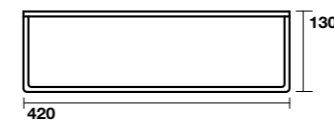

9209 Piede in metallo per mobili
Metal feet for furniture