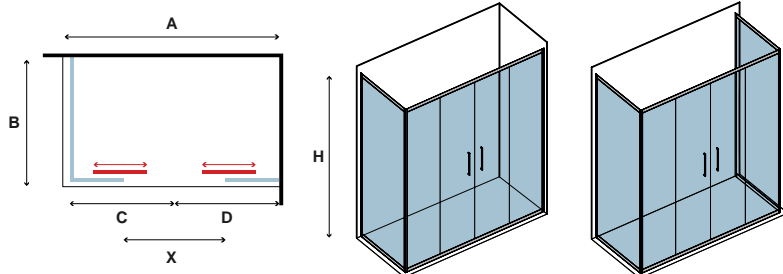

FLORA 600 & S-10 NERO

CRISTALLO: TRASPARENTE • GLASS: TRASPARENT • VERRE: TRASPARENT • ΚΡΥΣΤΑΛΛΟ: ΔΙΑΦΑΝΟ