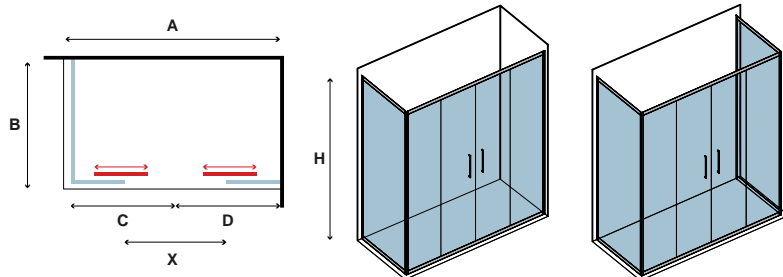

FLORA 600 & S-10 CROMO

CRISTALLO: TRASPARENTE • GLASS: TRASPARENT • VERRE: TRASPARENT • ΚΡΥΣΤΑΛΛΟ: ΔΙΑΦΑΝΟ