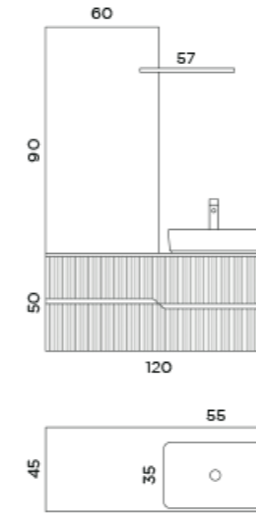

VICTOR

VICTOR

ital**bagno**

Proposta Bianco Opaco

ital**bagno**

Codice Code	Piano Top	Base Base	Lavabo Washbasin	Specchio LED Mirror	Lampada Lamp	Mensola sagomata Shelf	L W	P D	H H	€
GE51	●	●	●	●		●	120	45	190	1.956,00
	TOGE120-01	GE120DX01	00512	01237		00907				