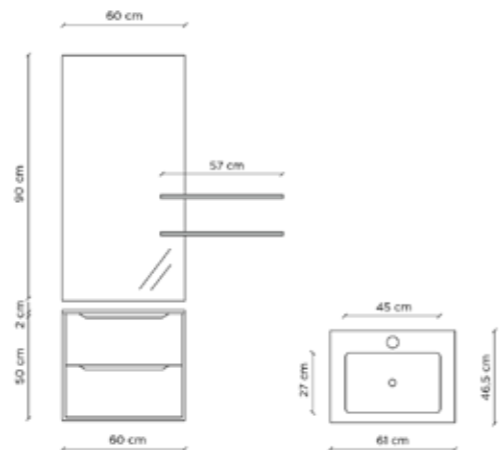

Codice Code	Piano Top	Base Base	Lavabo Washbasin	Specchio Mirror	Lampada Lamp	Extra Extra	L W	P D	H H	€
ME06		●	●	●		●	100	45	190	1.230,00
		ME062	TOP460X600	01237		2 x 00907				

€ 407,00

€ 210,00

€ 411,00

€ 202,00