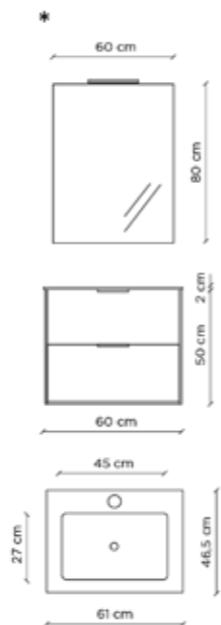

ital**bagno**

MISURE DISPONIBILI

- 60 cm.
- 80 cm.
- 90 cm.
- 100 cm.
- 120 cm.

Proposta Cemento