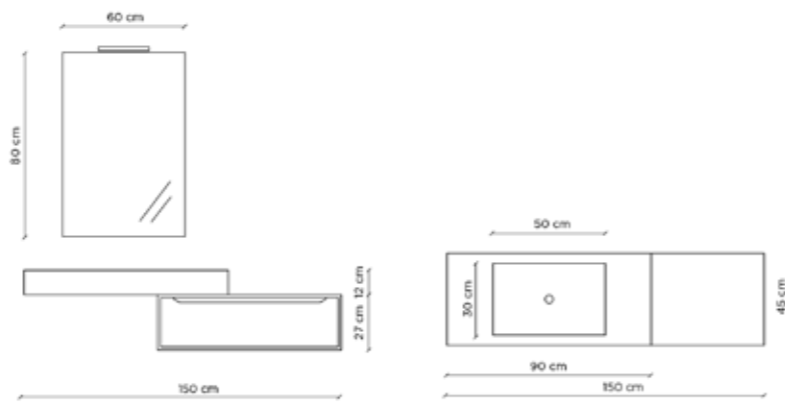

Codice	Piano	Base	Lavabo	Specchio	Lampada	Extra	L	P	H	€
Code	Top	Base	Washbasin	Mirror	Lamp	Extra	W	D	H	
ME01		●	●	●	●		150	45	190	2.660,00
		ME09ITOP	TOPSU090	00820	00700					

€ 511,00 € 1.968,00 € 96,00 € 85,00