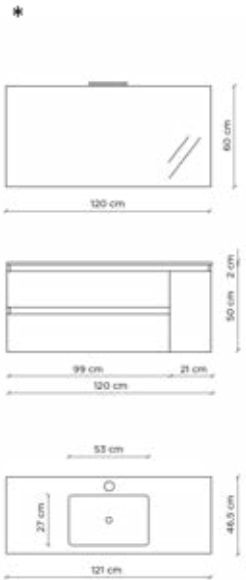

Dati Tecnici / Technicals

Basi e Colonne / Bases and cabinets	In melaminico antigraffio spessore 18 mm con bordo in ABS 10/10 / 18 mm melamine faced board with 10/10 ABS edging
Cassetti / Drawers	In metallo ad estrazione totale con chiusura soft close / Metal drawers with soft close
Ante / Doors	Con chiusura soft close / Soft close hinges
Maniglie / Handle	In melaminico effetto gola / Melamine groove handle
Lavabi / Washbasins	In ceramica o resina / Ceramic or resin

Materiali / Materials

Proposta SHL

Codice	Piano	Base	Lavabo	Specchio	Lampada	Extra	L	P	H	€
Code	Top	Base	Washbasin	Mirror	Lamp	Extra	W	D	H	
FE01		●	●	●	●		101	46,5	190	1.090,00
		FE100 € 595,00	TOP460X1000 € 294,00	00628 € 116,00	00700 € 85,00					
FE02		●	●	●	●		121	46,5	190	1.374,00
		FE120 € 639,00	TOP460X1200 € 409,00	00825 € 241,00	00700 € 85,00					

Prodotto	Descrizione	Codice	Sifone	L	P	H	€
Product	Description	Code	Siphon	W	D	H	
	Base 2 cassetti + 1 anta DX Wall mounted base with 2 drawers + 1 RH door	FE100	○ | ● | ○	100	45	50	595,00
	Base 2 cassetti + 1 anta DX Wall mounted base with 2 drawers + 1 RH door	FE120	○ | ● | ○	120	45	50	639,00