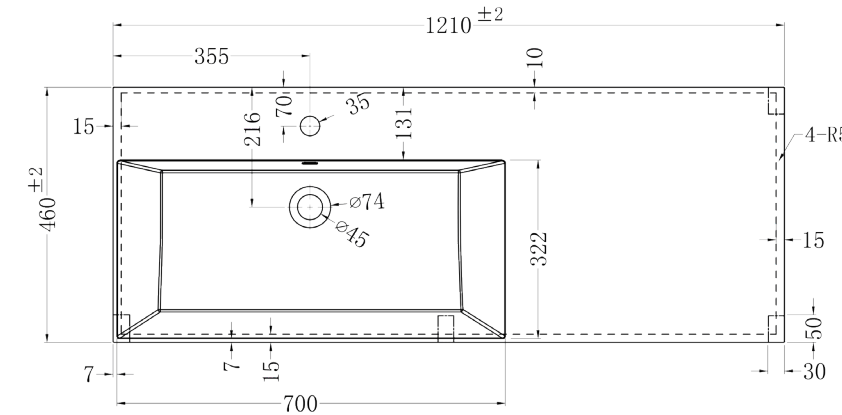

THAITI L 121x45