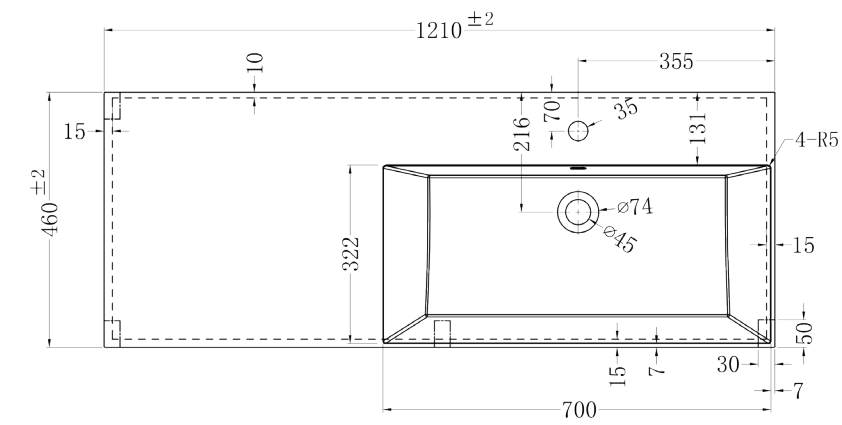

LAVABI THAITI SCHEDA TECNICA

THAITI R 121x45