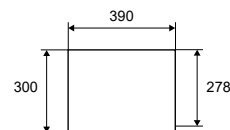

Valvola inclusa nel prezzo • Valve included • Valve inclus • Η βαλβίδα περιλαμβάνεται