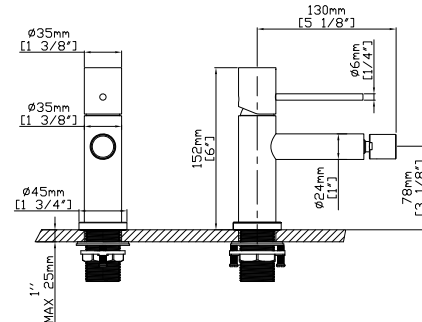

B99001-RG

INOX 304 18/10

169,00 €

5206836664514

Miscelatore lavabo
Cartuccia ceramica
Flessibili collegamento 35cm

Mitigeur lavabo
Cartouche céramique
Flexible de raccordement 35cm

Mixer tap for wash basin
Ceramic cartridge
Flexible connectors 35cm

Μπαταρία νιπτήρος
Μηχανισμός κεραμικών δίσκων
Σπιράλ σύνδεσης 35cm

B99002-RG

INOX 304 18/10

219,00 €

5206836664569

Miscelatore lavabo alto
Cartuccia ceramica
Flessibili collegamento 35cm

Mitigeur lavabo haut
Cartouche céramique
Flexible de raccordement 35cm

Mixer tap high for wash basin
Ceramic cartridge
Flexible connectors 35cm

Μπαταρία νιπτήρος ψηλή
Μηχανισμός κεραμικών δίσκων
Σπιράλ σύνδεσης 35cm

B703C05-RG

INOX 304 18/10

169,00 €

5206836664613

Miscelatore bidet
Cartuccia ceramica
Flessibili collegamento 35cm

Mitigeur bidet
Cartouche céramique
Flexible de raccordement 35cm

Mixer tap for bidet
Ceramic cartridge
Flexible connectors 35cm

Μπαταρία μπιντέ
Μηχανισμός κεραμικών δίσκων
Σπιράλ σύνδεσης 35cm

911-P-RG

INOX 304 18/10

269,00 €

5206836664729

Miscelatore lavabo da incasso
Cartuccia ceramica

Mitigeur lavabo mural
Cartouche céramique

Wall mixer tap for wash basin
Ceramic cartridge

Μπαταρία νιπτήρος εντοιχισμού
Μηχανισμός κεραμικών δίσκων