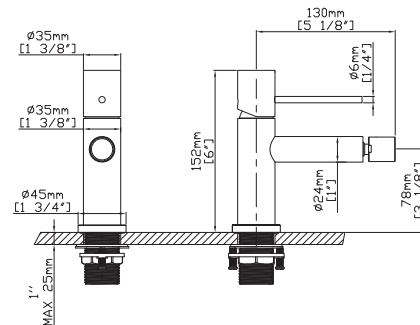

B99001-S

INOX 304 18/10

139,00 €

5206836664484

Miscelatore lavabo
Cartuccia ceramica
Flessibili collegamento 35cm

Mitigeur lavabo
Cartouche céramique
Flexible de raccordement 35cm

Mixer tap for wash basin
Ceramic cartridge
Flexible connectors 35cm

Μπαταρία νιπτήρος
Μηχανισμός κεραμικών δίσκων
Σπιράλ σύνδεσης 35cm

B99002-S

INOX 304 18/10

189,00 €

5206836664538

Miscelatore lavabo alto
Cartuccia ceramica
Flessibili collegamento 35cm

Mitigeur lavabo haut
Cartouche céramique
Flexible de raccordement 35cm

Mixer tap high for wash basin
Ceramic cartridge
Flexible connectors 35cm

Μπαταρία νιπτήρος ψηλή
Μηχανισμός κεραμικών δίσκων
Σπιράλ σύνδεσης 35cm

B703C05-S

INOX 304 18/10

139,00 €

5206836664583

Miscelatore bidet
Cartuccia ceramica
Flessibili collegamento 35cm

Mitigeur bidet
Cartouche céramique
Flexible de raccordement 35cm

Mixer tap for bidet
Ceramic cartridge
Flexible connectors 35cm

Μπαταρία μπιντέ
Μηχανισμός κεραμικών δίσκων
Σπιράλ σύνδεσης 35cm

911-P-S

INOX 304 18/10

249,00 €

5206836065250

Miscelatore lavabo da incasso
Cartuccia ceramica

Mitigeur lavabo mural
Cartouche céramique

Wall mixer tap for wash basin
Ceramic cartridge

Μπαταρία νιπτήρος εντοιχισμού
Μηχανισμός κεραμικών δίσκων