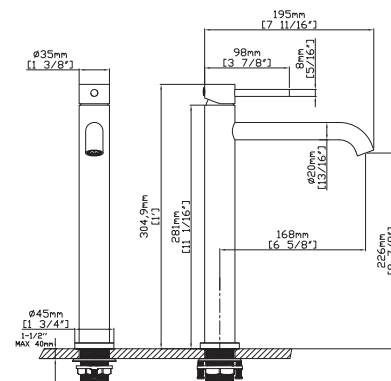

**Miscelatore lavabo alto**  
Cartuccia ceramica  
Flessibili collegamento 35cm

**Mitigeur lavabo haut**  
Cartouche céramique  
Flexible de raccordement 35cm

**Mixer tap high for wash basin**  
Ceramic cartridge  
Flexible connectors 35cm