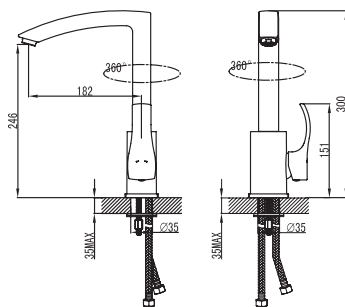

FAGUS VN56

5206836544663

● Chromo

249,90 €

SEDAL
J10350

Rubinetto da cucina

Cartuccia ceramica

Flessibili collegamento INOX 35cm

Kitchen faucet

Ceramic cartridge

Flexible connectors INOX 35cm

Robinet de cuisine

Cartouche céramique

Flexible de raccordement S/S 35cm

Μπαταρία κουζίνας

Μηχανισμός κεραμικών δίσκων

Σπιράλ σύνδεσης INOX 35cm