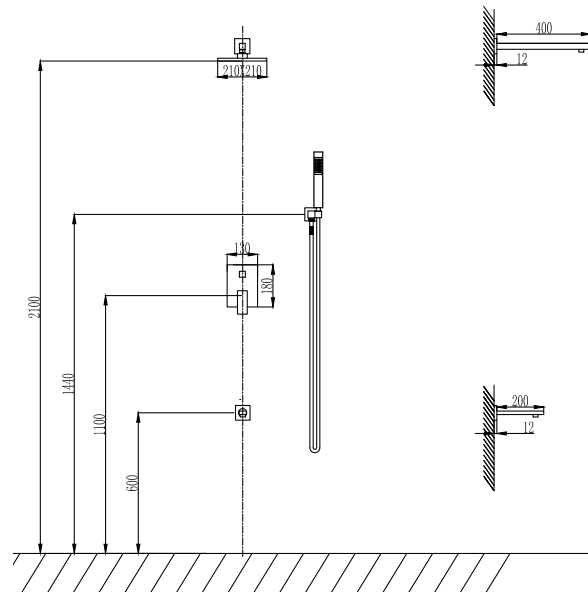

Miscelatore doccia a 5 vie
Mitigeur de douche 5 voies
Shower mixer 5 way
Μίκτης ντους 5 δρόμων