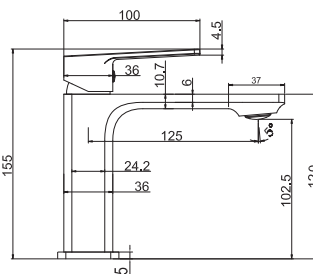

FV11C299-CP

5206836064642

109,00 €

Miscelatore lavabo
Cartuccia ceramica
Flessibili collegamento 35cm

Mitigeur lavabo
Cartouche céramique
Flexible de raccordement 35cm

Mixer tap for wash basin
Ceramic cartridge
Flexible connectors 35cm

Μπαταρία νιπτήρος
Μηχανισμός κεραμικών δίσκων
Σπιράλ σύνδεσης 35cm