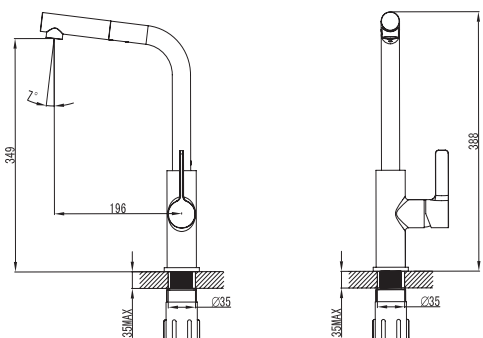

2546

5206836569949

● Chromo

289,90 €

SEDAL
J10350

Rubinetto da cucina

Doccetta estraibile
Cartuccia ceramica
Flessibili collegamento INOX 35cm

Kitchen faucet

Douche gigogne
Ceramic cartridge
Flexible connectors INOX 35cm

Robinet de cuisine

Pull out shower
Cartouche céramique
Flexible de raccordement S/S 35cm

Μπαταρία κουζίνας

Αποσπώμενο ντουζάκι
Μηχανισμός κεραμικών δίσκων
Σπιράλ σύνδεσης INOX 35cm