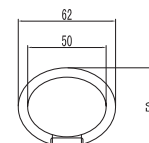

7F

5206836101293

34,90 €

Presacqua in ottone • Coude de sortie en laiton • Outlet bend brass • Παροχή σπινάλ