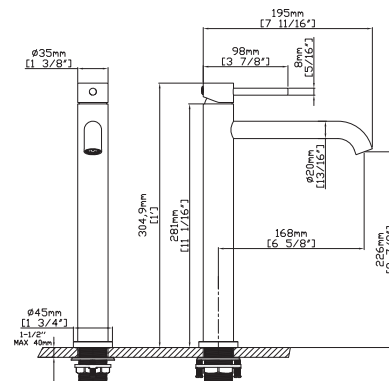

**Miscelatore lavabo alto**  
Cartuccia ceramica  
Flessibili collegamento 35cm

**Mitigeur lavabo haut**  
Cartouche céramique  
Flexible de raccordement 35cm

**Mixer tap high for wash basin**  
Ceramic cartridge  
Flexible connectors 35cm