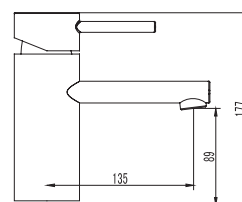

Miscelatore lavabo

Cartuccia ceramica
Flessibili collegamento 35cm

Mitigeur lavabo

Cartouche céramique
Flexible de raccordement 35cm

Mixer tap for wash basin

Ceramic cartridge
Flexible connectors 35cm

Μπαταρία νιπτήρος

Μηχανισμός κεραμικών δίσκων
Σπιράλ σύνδεσης 35cm

FA46

5206836101972

169,00 €