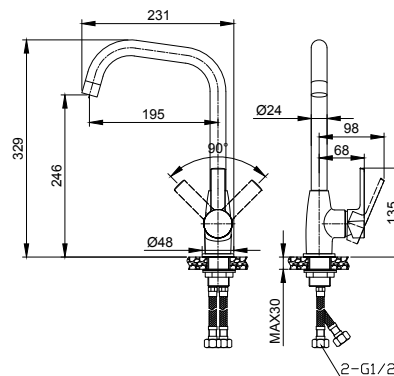

Miscelatore lavabo alto

Cartuccia ceramica
Flessibili collegamento 35cm

Mitigeur lavabo haut

Cartouche céramique
Flexible de raccordement 35cm

Mixer tap high for wash basin

Ceramic cartridge
Flexible connectors 35cm

Μπαταρία νιπτήρος ψηλή

Μηχανισμός κεραμικών δίσκων
Σπιράλ σύνδεσης 35cm