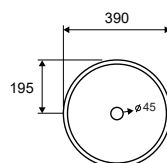

Valvola inclusa nel prezzo • Valve included • Valve inclus • Η βαλβίδα περιλαμβάνεται