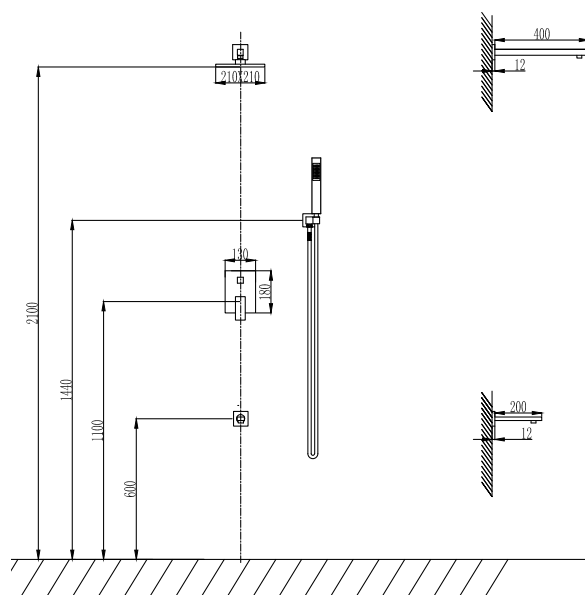

CFT205-BL

5206836019772

399,90 €

Set miscelatore da incasso

Braccio doccia a muro
Soffione doccia 21x21cm
Miscelatore da incasso doccia
Douchette con supporto
Flessibile PVC 150cm
Getto vasca da incasso
Presca acqua in ottone

Ensemble de douche à encastrer

Bras de douche mural
Pomme de tête 21x21cm
Mitigeur de douche encastré
Douchette à main avec support
Flexible PVC 150cm
Bec mural en laiton
Coude de sortie en laiton

Wall set mixer tap

Wall spout brass
Circular shower 21x21cm
Built-in mixer tap for bathtub
Hand shower set support
Flexible PVC 150cm
Wall spout brass
Outlet bend brass

Σετ μπαταρίας εντοιχισμού

Επιτοίχιο μπράτσο
Κεφαλή ντους 21x21cm
Μίκτης εντοιχισμού
Τηλέφωνο χειρός με βάση στήριξης
Σπιράλ PVC 150cm
Επιτοίχιο στόμιο
Μηρούντζινη παροχή ντους & βάση στήριξης

Miscelatore doccia a 5 vie

Mitigeur de douche 5 voies

Shower mixer 5 way

Μίκτης ντους 5 δρόμων

E02FCQ382-3BL

5206836686523

249,00 €