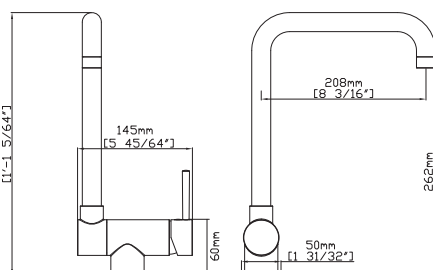

FINESTRA K414

5206836065502

● Chromo

189,90 €

SEDAL
EN355

► **Miscelatore cucina pieghevole, per installazione vicino al finestra**

Rabattable pour montage devant une fenêtre
Folding kitchen mixer for installation besides the window
Σπαστή για τοποθέτηση μπροστά σε παράθυρο

Rubinetto da cucina

Cartuccia ceramica
Flessibili collegamento INOX 35cm

Kitchen faucet

Ceramic cartridge
Flexible connectors INOX 35cm

Robinet de cuisine

Cartouche céramique
Flexible de raccordement S/S 35cm

Μπαταρία κουζίνας

Μηχανισμός κεραμικών δίσκων
Σπιράλ σύνδεσης INOX 35cm