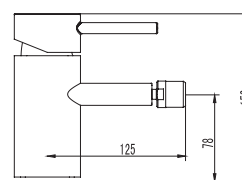

Miscelatore bidet

Cartuccia ceramica
Flessibili collegamento 35cm

Mitigeur bidet

Cartouche céramique
Flexible de raccordement 35cm

Mixer tap for bidet

Ceramic cartridge
Flexible connectors 35cm

Μπαταρία μπιντέ

Μηχανισμός κεραμικών δίσκων
Σπιράλ σύνδεσης 35cm