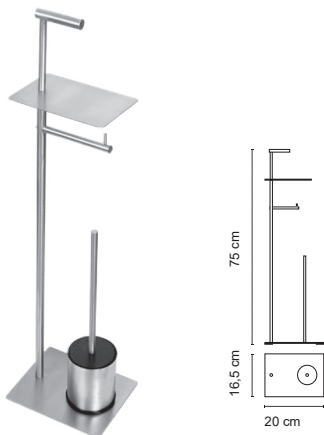

Portascopino
Porte balayette
Brush holder
Πιγκάλ

● Cromo	3800201587136	9661	199,90 €
● Satine	3800201587150	966199	199,90 €
● Bianco Opaco	3800201587198	966166	249,90 €
● Nero Opaco	3800201587174	966155	249,90 €

9681